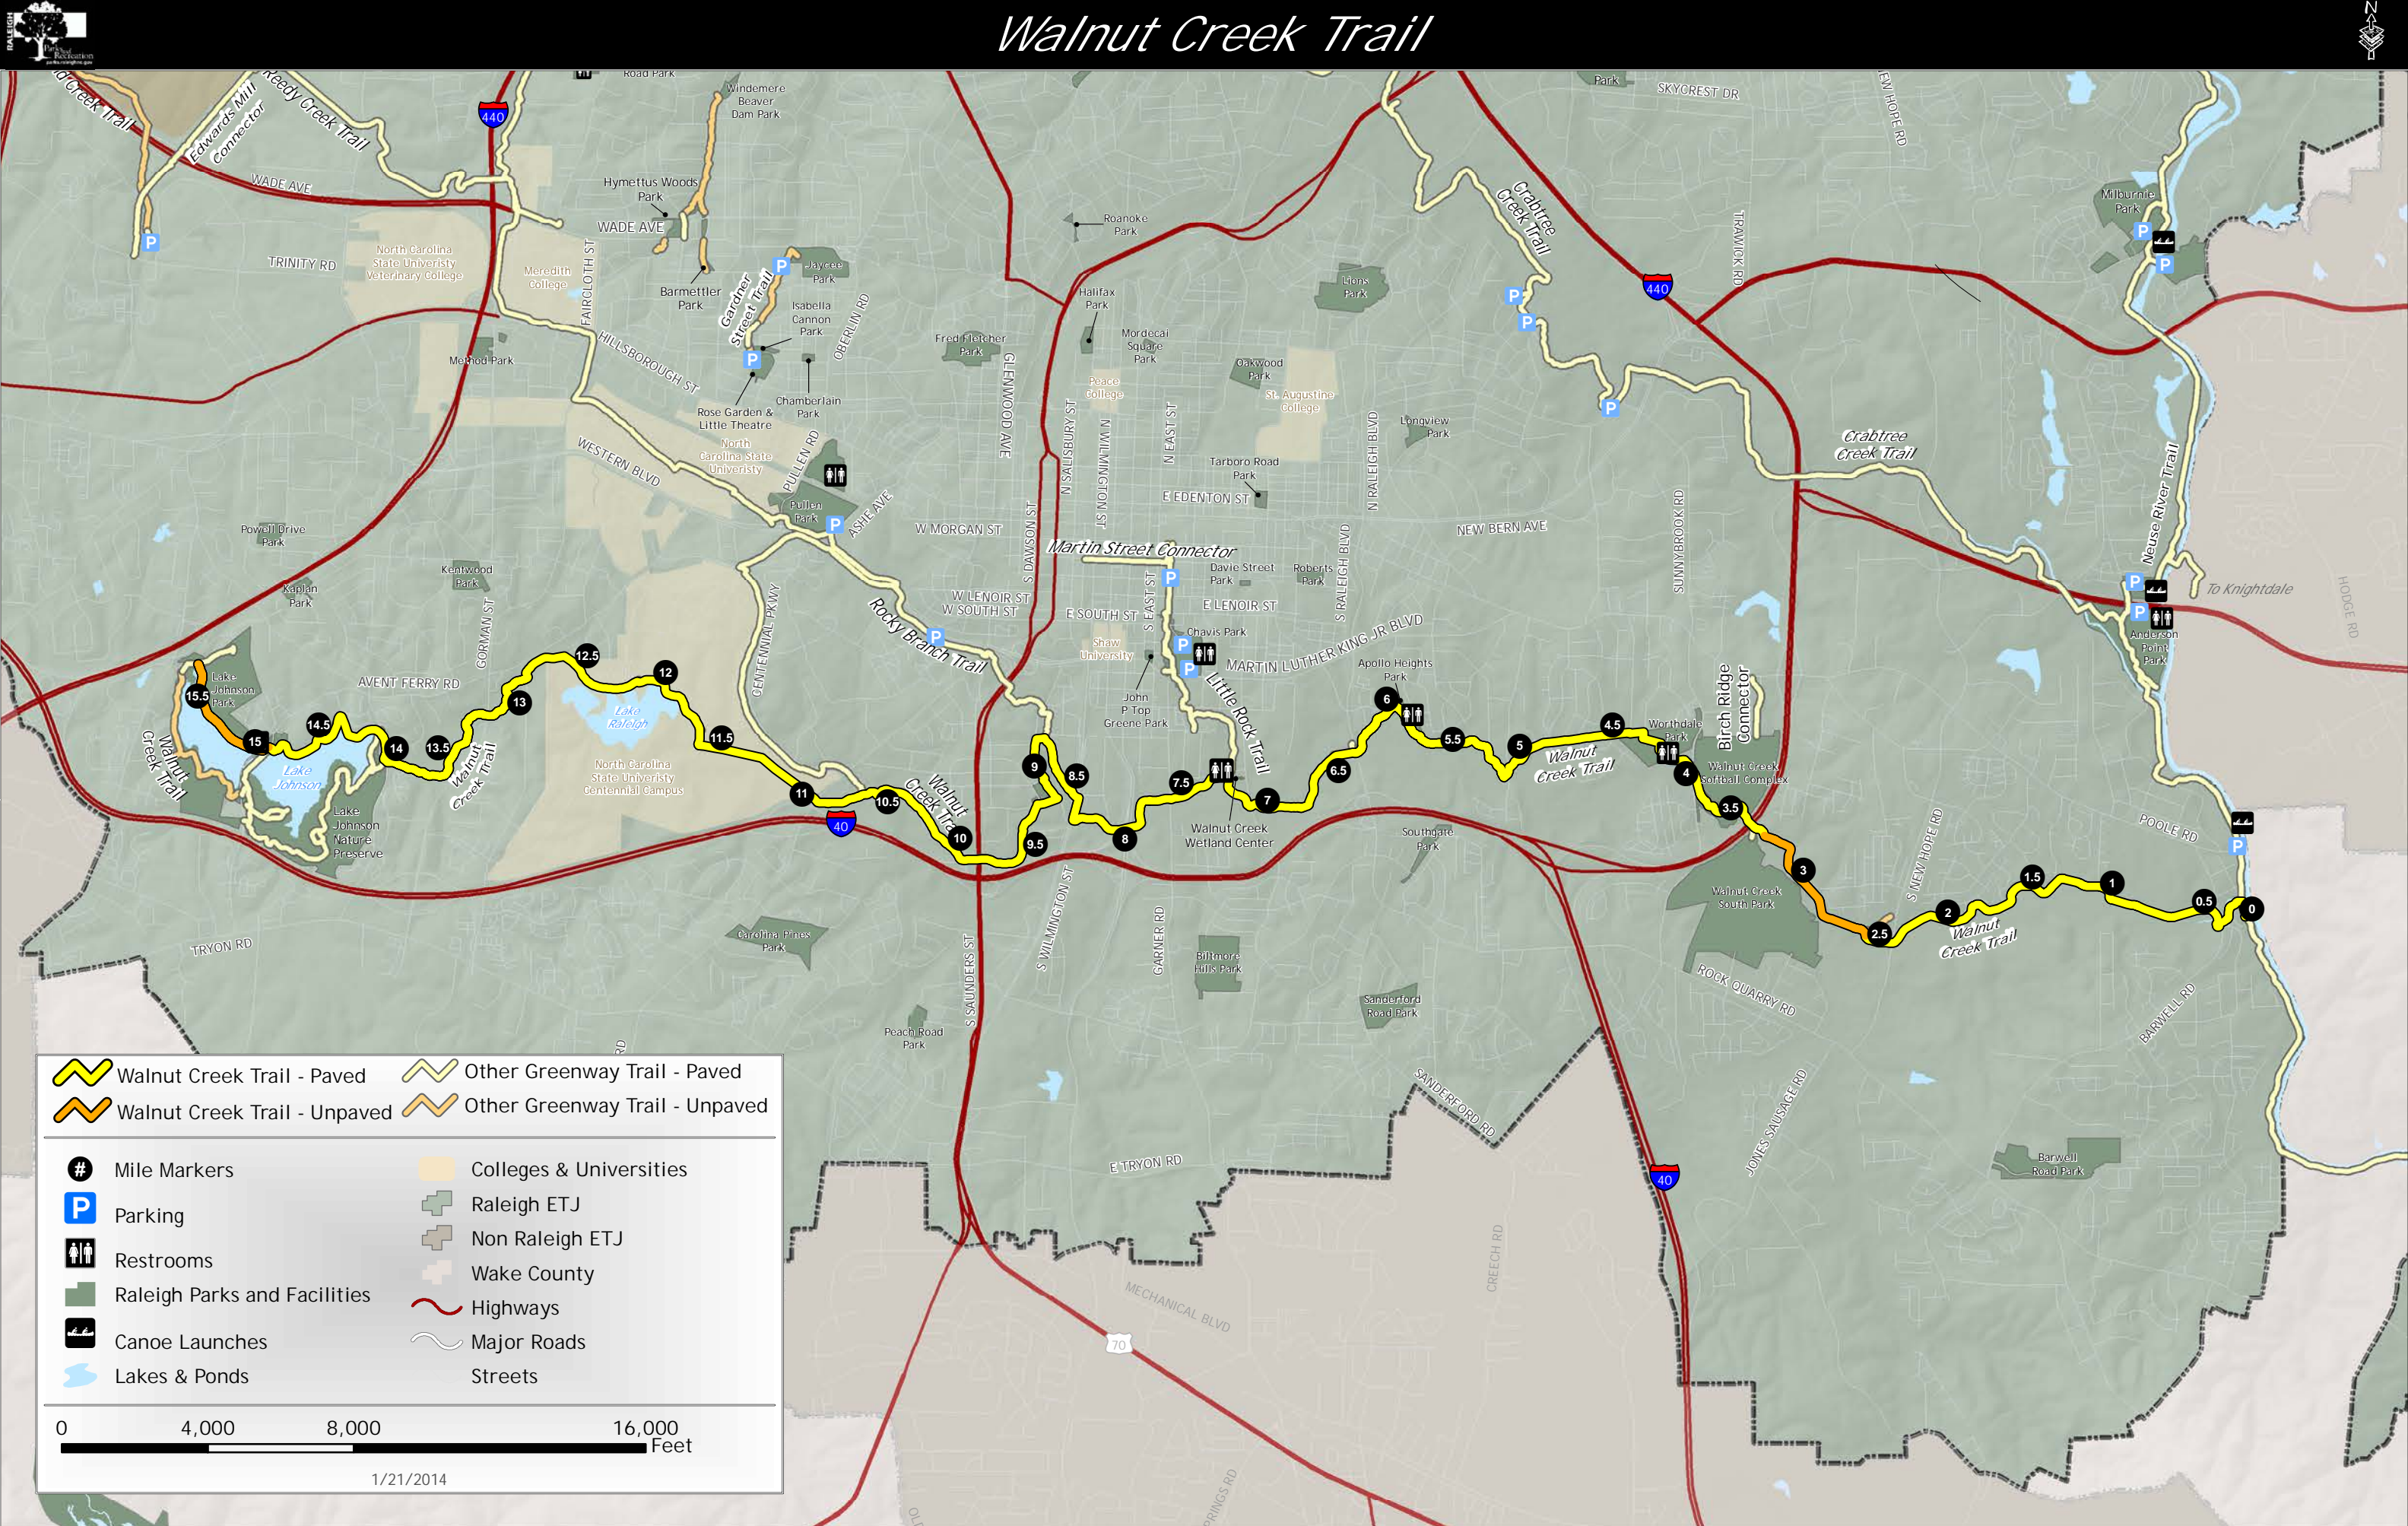

# Walnut Creek Trail

	Walnut Creek Trail - Paved		Other Greenway Trail - Paved
	Walnut Creek Trail - Unpaved		Other Greenway Trail - Unpaved
	Mile Markers		Colleges & Universities
	Parking		Raleigh ETJ
	Restrooms		Non Raleigh ETJ
	Raleigh Parks and Facilities		Wake County
	Canoe Launches		Highways
	Lakes & Ponds		Major Roads
			Streets