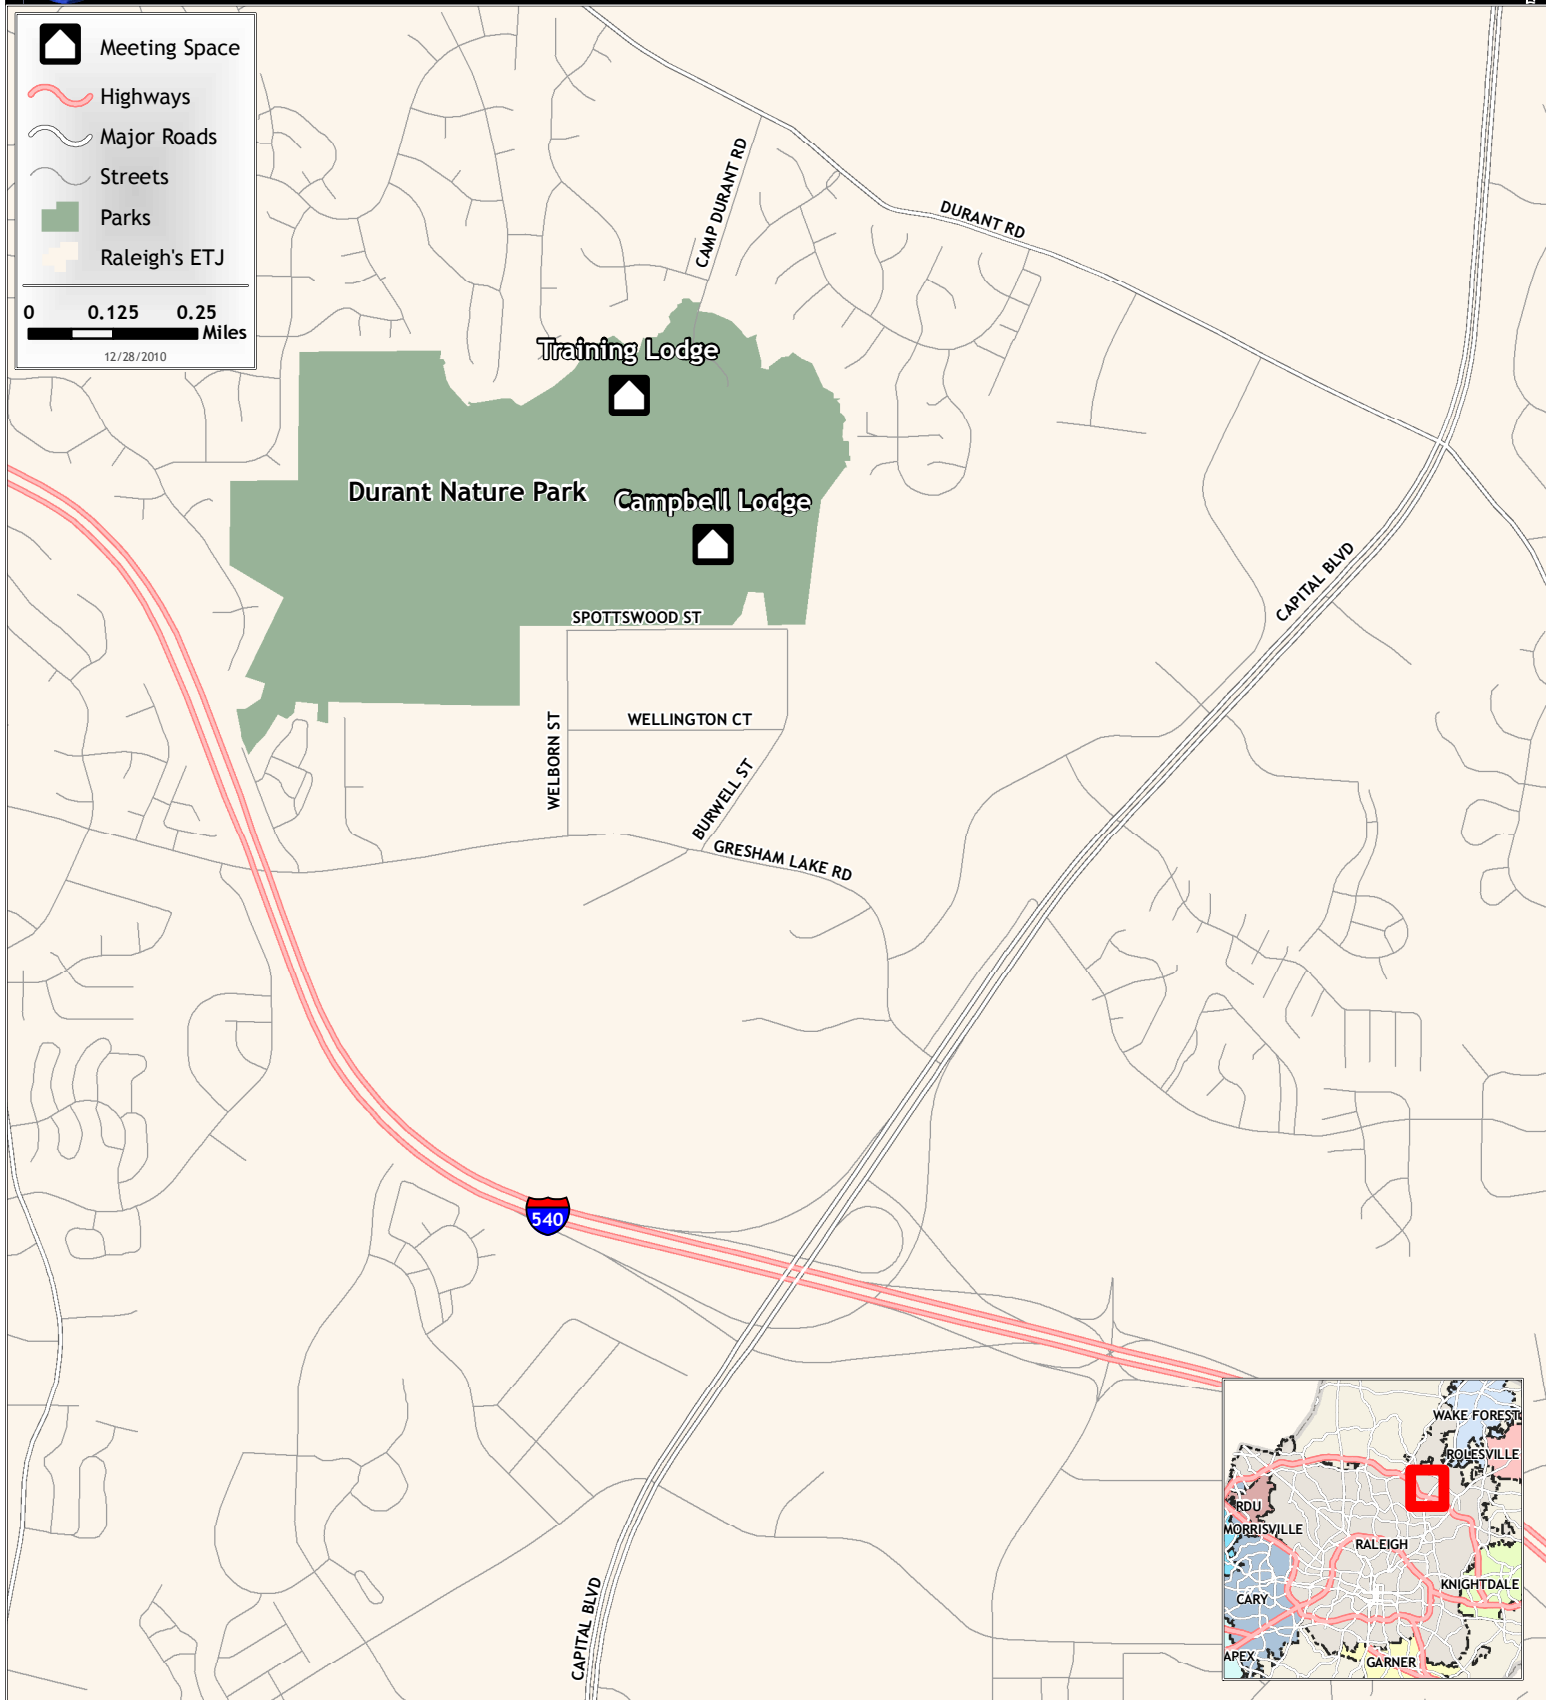

Durant Nature Park

Directions to the Training Lodge:

Driving north on Capital Blvd turn left onto Durant Rd. Drive approximately 1.1 miles before turning left onto Camp Durant Rd. Follow Camp Durant Rd which leads to the north entrance to the park.

Directions to Campbell Lodge:

Driving north on Capital Blvd turn left onto Gresham Lake Rd. Turn right onto Burwell St and then left onto Spottswood St. The south entrance to the park will be on the right.