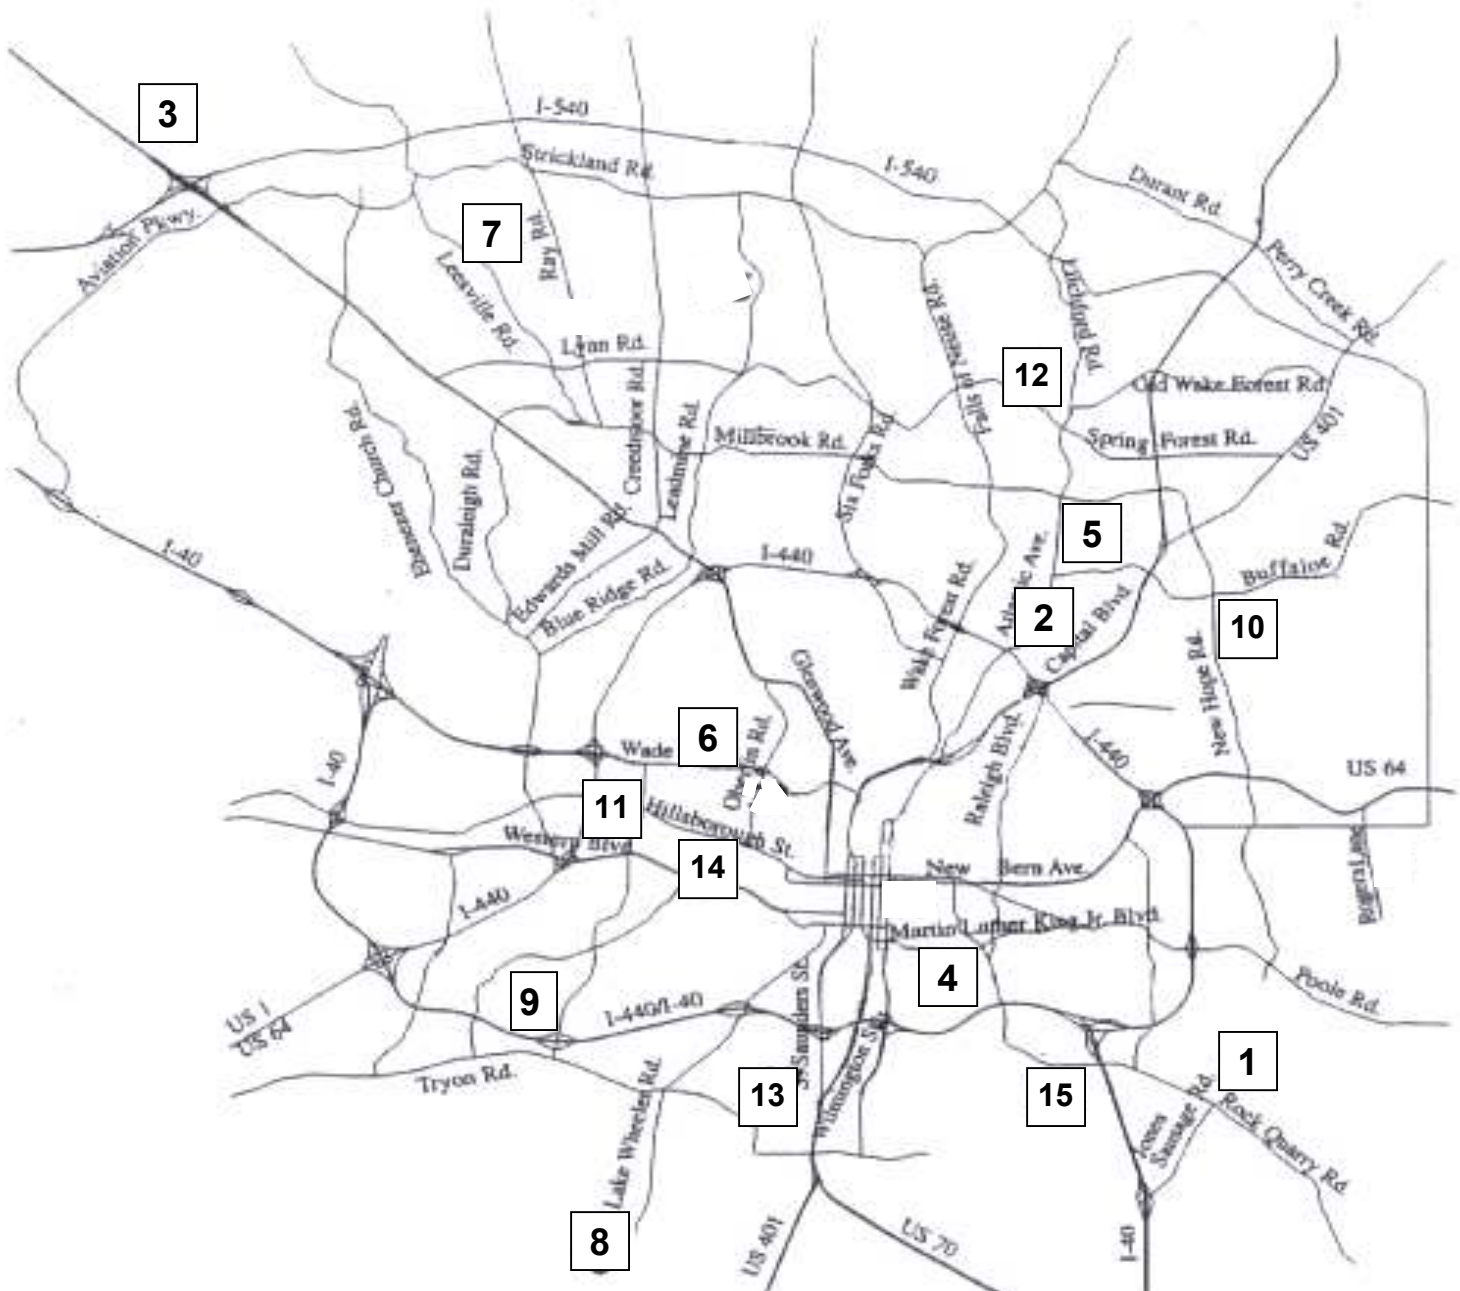

1	Barwell Road	3935 Barwell Road	27610	329-5994
2	Brentwood Park	3315 Vinson Place	27604	872-4140
3	Brier Creek	10810 Globe Road	27617	420-2340
4	Chavis	505 MLK Jr. Boulevard	27601	831-6989
5	Green Road	4201 Green Road	27604	872-4140
6	Jaycee	2405 Wade Avenue	27607	831-6833
7	Lake Lynn	7921 Ray Road	27613	870-2911
8	Lake Wheeler	6404 Lake Wheeler Road	27603	662-5704
9	Magnolia Cottage	1500 Lake Dam Road	27606	233-2121
10	Marsh Creek	3050 New Hope Road	27604	996-4920
11	Method Road	514 Method Road	27607	831-6066
12	Millbrook Exchange	1905 Spring Forest Road	27615	872-4156
13	Peach Road	911 Ileagnes Road	27603	807-8545
14	Pullen	408 Ashe Avenue	27606	831-6052
15	Sanderford Road	2623 Sanderford Road	27610	831-6895