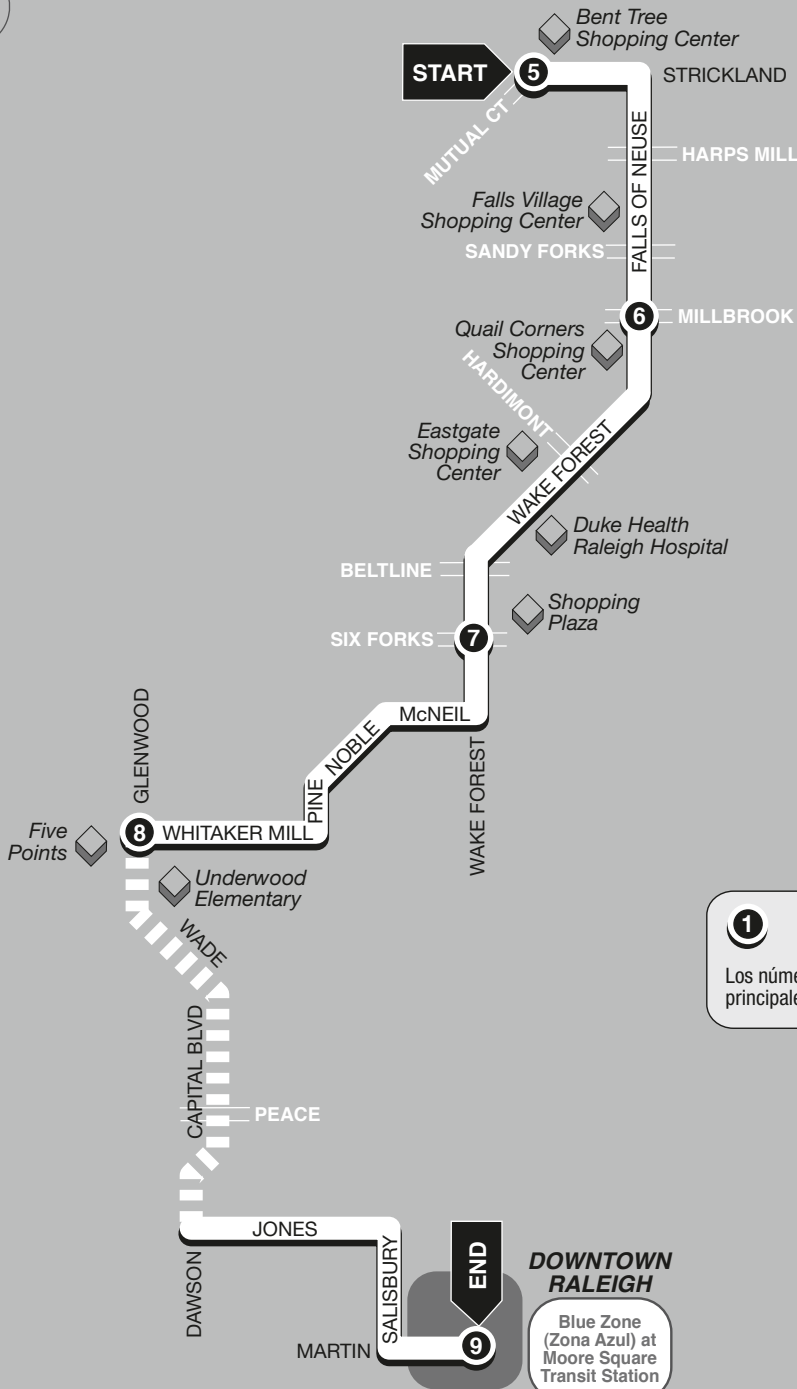

NORTH

▶ Inbound to Downtown
▶ A la entrada del centro

CAT is proud to be part of the national Safe Place program. Every CAT bus is a Safe Place.

1 Numbers on this map represent major stops. Intermediate stops are also available.
Los números en este mapa se representan las paradas principales. Las paradas intermedias están disponibles también.

- Regular Route
- Express Route with No Stops
- Bus Stops (Bus also stops at the numbered timepoints)

5
BUS STARTS
(EL AUTOBUS COMIENZA EN)
at
Strickland and Mutual Ct.

6
Bus Leaves
(El Autobus Sale de)
from
Falls of Neuse and Millbrook

7
Bus Leaves
(El Autobus Sale de)
from
Wake Forest and Six Forks

8
Bus Leaves
(El Autobus Sale de)
from
Five Points

9
BUS ENDS
(EL AUTOBUS TERMINA EN)
at
Moore Square Station

MONDAY-FRIDAY / LUNES-VIERNES

Falls of Neuse

ROUTE 2

SERVING:
Five Points
Duke Health Raleigh Hospital
Quail Corners Shopping Center
North Ridge Shopping Center
Bent Tree Shopping Center

CAPITAL AREA TRANSIT
Raleigh Transit Authority
City of Raleigh Transit Program