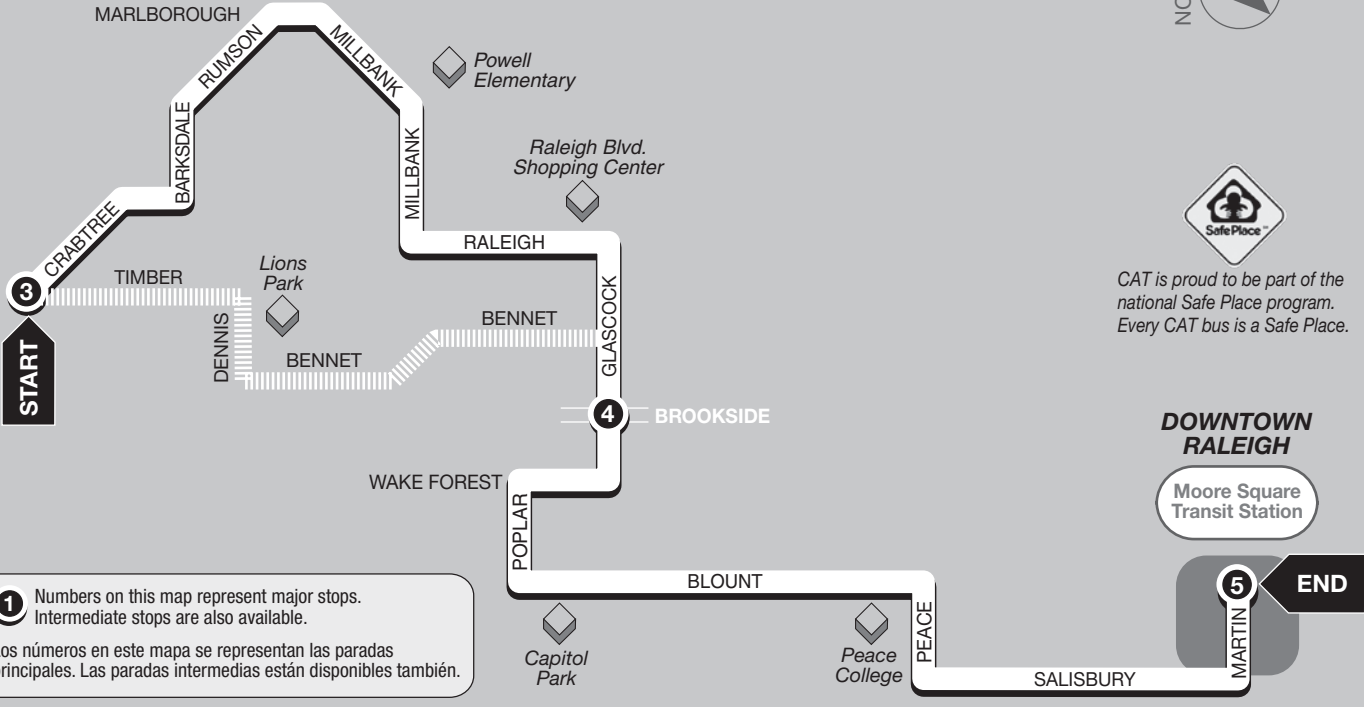

▶ Inbound to Downtown ▶
De entrada al centro de la ciudad

CAT is proud to be part of the national Safe Place program. Every CAT bus is a Safe Place.

1 Numbers on this map represent major stops. Intermediate stops are also available.
Los números en este mapa se representan las paradas principales. Las paradas intermedias están disponibles también.

5
BUS ENDS
(EL AUTOBUS TERMINA EN)
at
Moore
Square Station

3
BUS STARTS
(EL AUTOBUS COMIENZA EN)
at
Timber
and
Crabtree

Does Bus
(continúa el autobus en)
continue on
Crabtree
(o dobla en)
or turn onto
Timber?

4
Bus Leaves
(El autobus sale de)
from
Glascok
and
Brookside

5
BUS ENDS
(EL AUTOBUS TERMINA EN)
at
Moore
Square Station

MONDAY-FRIDAY / LUNES-VIERNES				SATURDAY / SABADO			
A.M. 6:49	Crabtree	6:57	7:12	A.M. 6:19	Crabtree	6:27	6:42
7:19	Crabtree	7:27	7:42	7:19	Crabtree	7:27	7:42
7:49	Crabtree	7:57	8:12	8:19	Crabtree	8:27	8:42
8:19	Crabtree	8:27	8:42	9:19	Crabtree	9:27	9:42
8:49	Crabtree	8:57	9:12	10:19	Crabtree	10:27	10:42
9:19	Crabtree	9:27	9:42	11:19	Crabtree	11:27	11:42
10:19	Crabtree	10:27	10:42	P.M. 12:19	Timber	12:27	12:42
11:19	Crabtree	11:27	11:42	1:19	Timber	1:27	1:42
P.M. 12:19	Timber	12:27	12:42	2:19	Timber	2:27	2:42
1:19	Timber	1:27	1:42	3:19	Timber	3:27	3:42
2:19	Timber	2:27	2:42	4:19	Timber	4:27	4:42
3:19	Timber	3:27	3:42	5:19	Timber	5:27	5:42
3:49	Timber	3:57	4:12	6:19	Timber	6:27	6:42
4:19	Timber	4:27	4:42				
4:49	Timber	4:57	5:12				
5:19	Timber	5:27	5:42				
5:49	Timber	5:57	6:12				
6:19	Timber	6:27	6:42				
6:49	Timber	6:57	7:12				

ROUTE
3

Glascok

- SERVING:**
Peace College
Raleigh Housing Authority
Capitol Park
Lions Park
Powell Elementary
Raleigh Blvd. Shopping Center

cat
CAPITAL AREA TRANSIT
Raleigh Transit Authority
City of Raleigh Transit Program