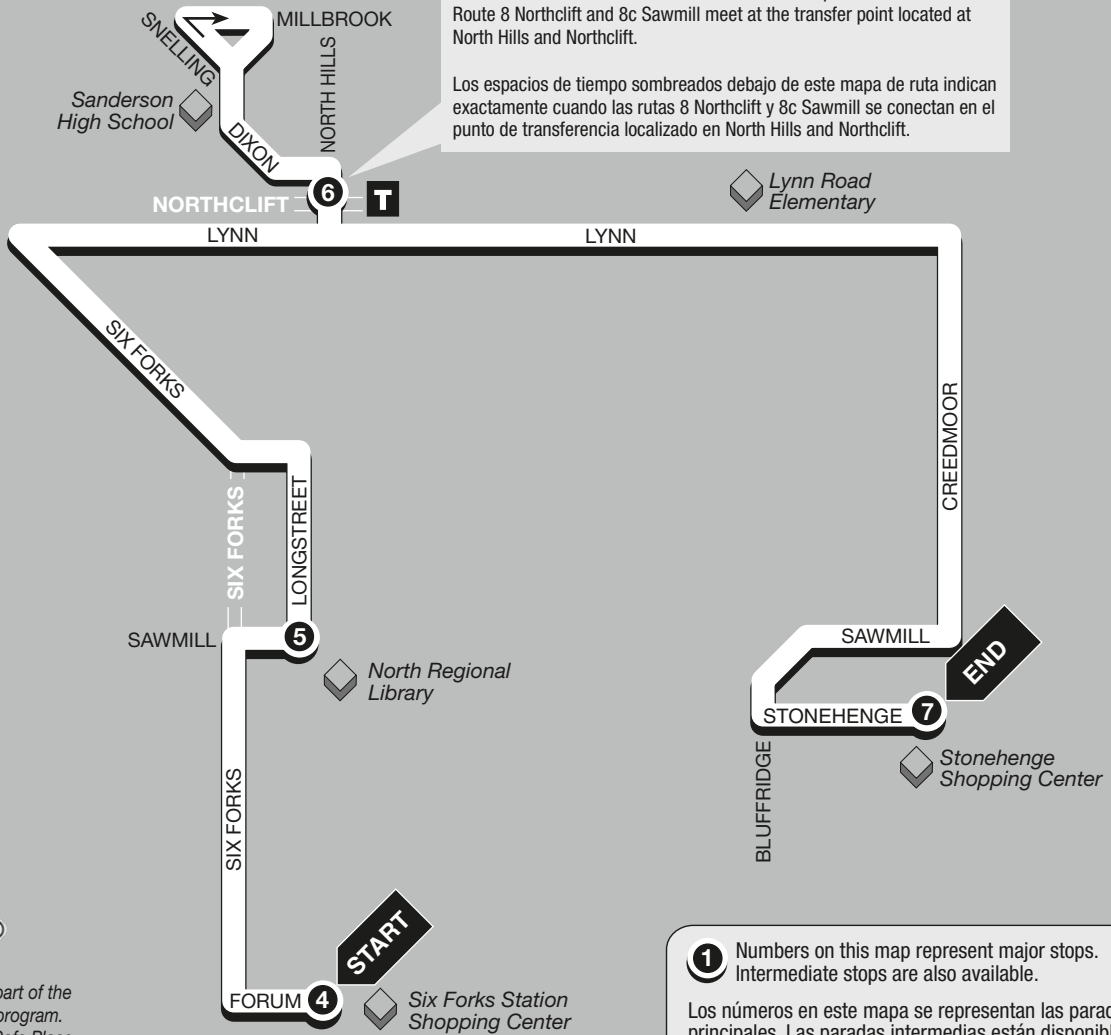

▶ Westbound ▶
(Oeste de)
From Six Forks Station

NOTE / ATENCION

Shaded times in the schedule below this route map indicate when the Route 8 Northclift and 8c Sawmill meet at the transfer point located at North Hills and Northclift.

Los espacios de tiempo sombreados debajo de este mapa de ruta indican exactamente cuando las rutas 8 Northclift y 8c Sawmill se conectan en el punto de transferencia localizado en North Hills and Northclift.

1 Numbers on this map represent major stops. Intermediate stops are also available.
Los números en este mapa se representan las paradas principales. Las paradas intermedias están disponibles también.

CAT is proud to be part of the national Safe Place program. Every CAT bus is a Safe Place.

ROUTE
8C

Sawmill Connector

SERVING:
Stonehenge Shopping Center
Lynn Road Elementary
Sanderson High School
Six Forks Station Shopping Center

Information Resources
cat: 919-485-RIDE (7433)
www.raleighnc.gov/transit
www.GoTriangle.org