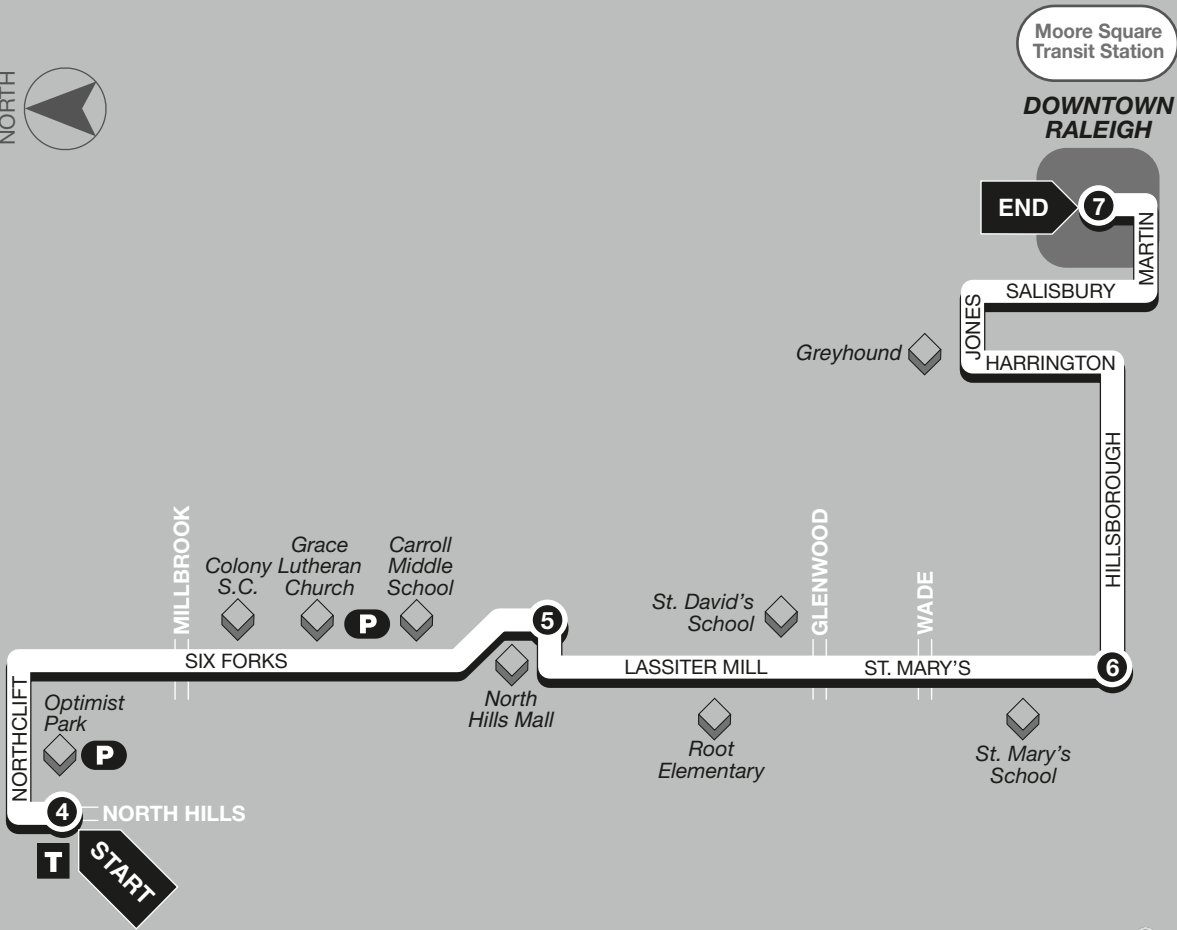

► Inbound to Downtown ►
De entrada al centro de la ciudad

1 Numbers on this map represent major stops. Intermediate stops are also available.
Los números en este mapa se representan las paradas principales. Las paradas intermedias están disponibles también.

CAT is proud to be part of the national Safe Place program. Every CAT bus is a Safe Place.

4	5	6	7
BUS STARTS (EL AUTOBUS COMIENZA EN)	Bus Leaves (El Autobus Sale de)	Bus Leaves (El Autobus Sale de)	BUS ENDS (EL AUTOBUS TERMINA EN)
at North Hills & Northcliff	from North Hills Mall	from Hillsborough & St. Mary's	at Moore Square Station

4	5	6	7
BUS STARTS (EL AUTOBUS COMIENZA EN)	Bus Leaves (El Autobus Sale de)	Bus Leaves (El Autobus Sale de)	BUS ENDS (EL AUTOBUS TERMINA EN)
at North Hills & Northcliff	from North Hills Mall	from Hillsborough & St. Mary's	at Moore Square Station

Northclift

ROUTE

8

SERVING:

- Raleigh Municipal Building
- Greyhound
- St. Mary's School
- North Hills Mall
- Sanderson High School
- Optimist Park

CAPITAL AREA TRANSIT
Raleigh Transit Authority
City of Raleigh Transit Program