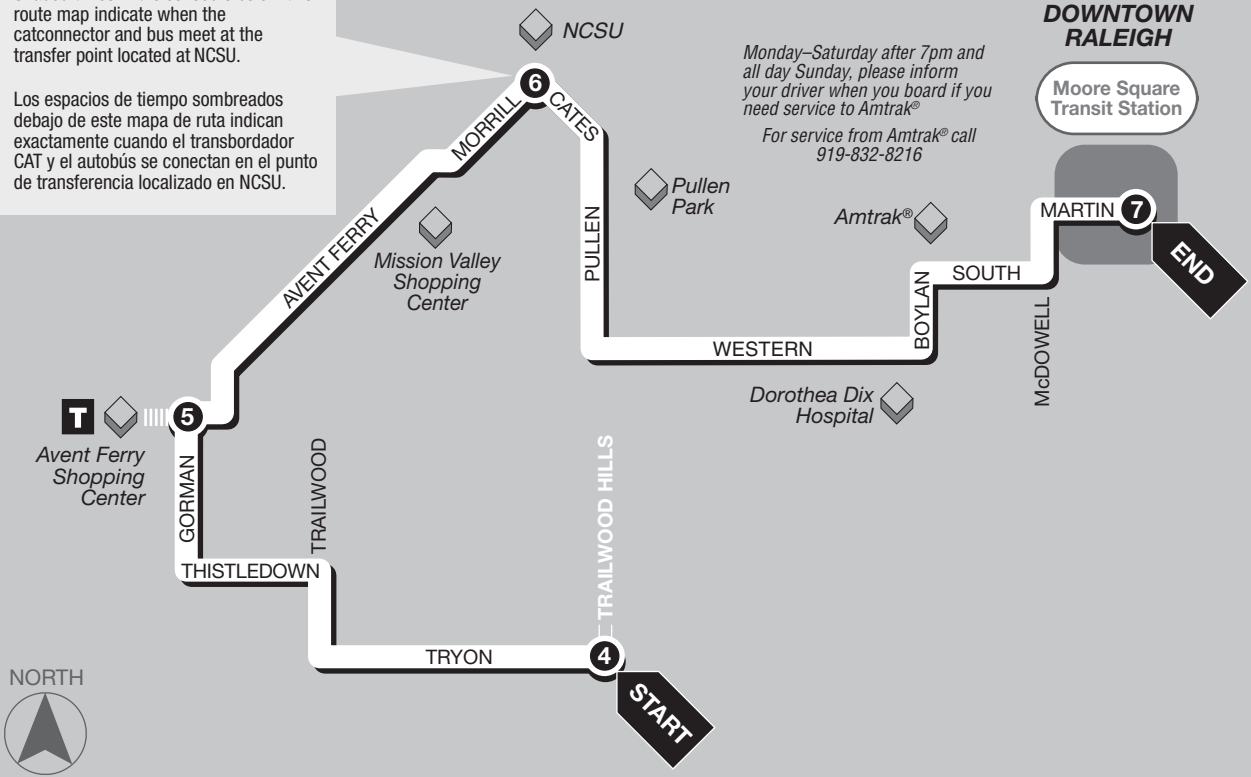

► Inbound to Downtown ►
De entrada al centro de la ciudad

NOTE / ATENCION
Shaded times in the schedule below this route map indicate when the catconnector and bus meet at the transfer point located at NCSU.

Los espacios de tiempo sombreados debajo de este mapa de ruta indican exactamente cuando el transbordador CAT y el autobús se conectan en el punto de transferencia localizado en NCSU.

Monday–Saturday after 7pm and all day Sunday, please inform your driver when you board if you need service to Amtrak®
For service from Amtrak® call 919-832-8216

DOWNTOWN RALEIGH

Moore Square Transit Station

CAT is proud to be part of the national Safe Place program. Every CAT bus is a Safe Place.

1 Numbers on this map represent major stops. Intermediate stops are also available.

Los números en este mapa se representan las paradas principales. Las paradas intermedias están disponibles también.

4	5	6	7
BUS STARTS (EL AUTOBUS COMIENZA EN)	Bus Leaves (El autobús sale de)	Bus Leaves (El autobús sale de)	BUS ENDS (EL AUTOBUS TERMINA EN)
at Trailwood Hills and Tryon Rd.	from Avent Ferry Shopping Center	from NCSU Cates & Morrill	at Moore Square Station

4	5	6	7
BUS STARTS (EL AUTOBUS COMIENZA EN)	Bus Leaves (El autobús sale de)	Bus Leaves (El autobús sale de)	BUS ENDS (EL AUTOBUS TERMINA EN)
at Trailwood Hills and Tryon Rd.	from Avent Ferry Shopping Center	from NCSU Cates & Morrill	at Moore Square Station

MONDAY-FRIDAY / LUNES-VIERNES				SATURDAY / SABADO					
A.M.	6:18	6:28	6:38	6:53	A.M.	6:18	6:28	6:38	6:53
	6:48	6:58	7:08	7:23		7:18	7:28	7:38	7:53
	7:18	7:28	7:38	7:53		8:18	8:28	8:38	8:53
	7:48	7:58	8:08	8:23		9:18	9:28	9:38	9:53
	8:18	8:28	8:38	8:53		10:18	10:28	10:38	10:53
	8:48	8:58	9:08	9:23		11:18	11:28	11:38	11:53
	9:18	9:28	9:38	9:53	P.M.	12:23	*	12:40	12:55
	9:48	9:58	10:08	10:23		1:23	*	1:40	1:55
	10:18	10:28	10:38	10:53		2:23	*	2:40	2:55
	11:18	11:28	11:38	11:53		3:23	*	3:40	3:55
P.M.	12:23	*	12:40	12:53		4:23	*	4:40	4:55
	1:23	*	1:40	1:55		5:23	*	5:40	5:55
	2:23	*	2:40	2:55		6:23	*	6:40	6:55
	3:23	*	3:40	3:55		7:28	*	7:44	7:58
	4:23	*	4:40	4:55		8:28	*	8:44	8:58
	4:53	*	5:10	5:25		9:28	*	9:44	9:58
	5:23	*	5:40	5:55		10:28	*	10:44	10:58
	5:53	*	6:10	6:25	SUNDAY/DOMINGO				
	6:23	*	6:40	6:55	A.M.	8:28	8:36	8:44	8:58
	6:53	*	7:10	7:25		9:28	9:36	9:44	9:58
	7:28	*	7:44	7:58		10:28	10:36	10:44	10:58
	8:28	*	8:44	8:58		11:28	11:36	11:44	11:58
	9:28	*	9:44	9:58	P.M.	12:28	12:36	12:44	12:58
	10:28	*	10:44	10:58		1:28	1:36	1:44	1:58

*NOTE: Bus does not enter the shopping center on these trips.
*NOTA: El autobús no entra en el centro comercial en estos viajes.

Additional Service Service is available on portions of CAT seven days a week; Weekday service in some areas operates from 4:30 AM – Midnight. Please use one of our Information Resources to determine the days and times service is available in your area.

	2:28	2:36	2:44	2:58
	3:28	3:36	3:44	3:58
	4:28	4:36	4:44	4:58
	5:28	5:36	5:44	5:58
	6:28	6:36	6:44	6:58
	7:28	7:36	7:44	7:58

Avent Ferry

ROUTE 11

SERVING:
Amtrak®
Pullen Park
North Carolina State University
Mission Valley Shopping Center
Avent Ferry Shopping Center