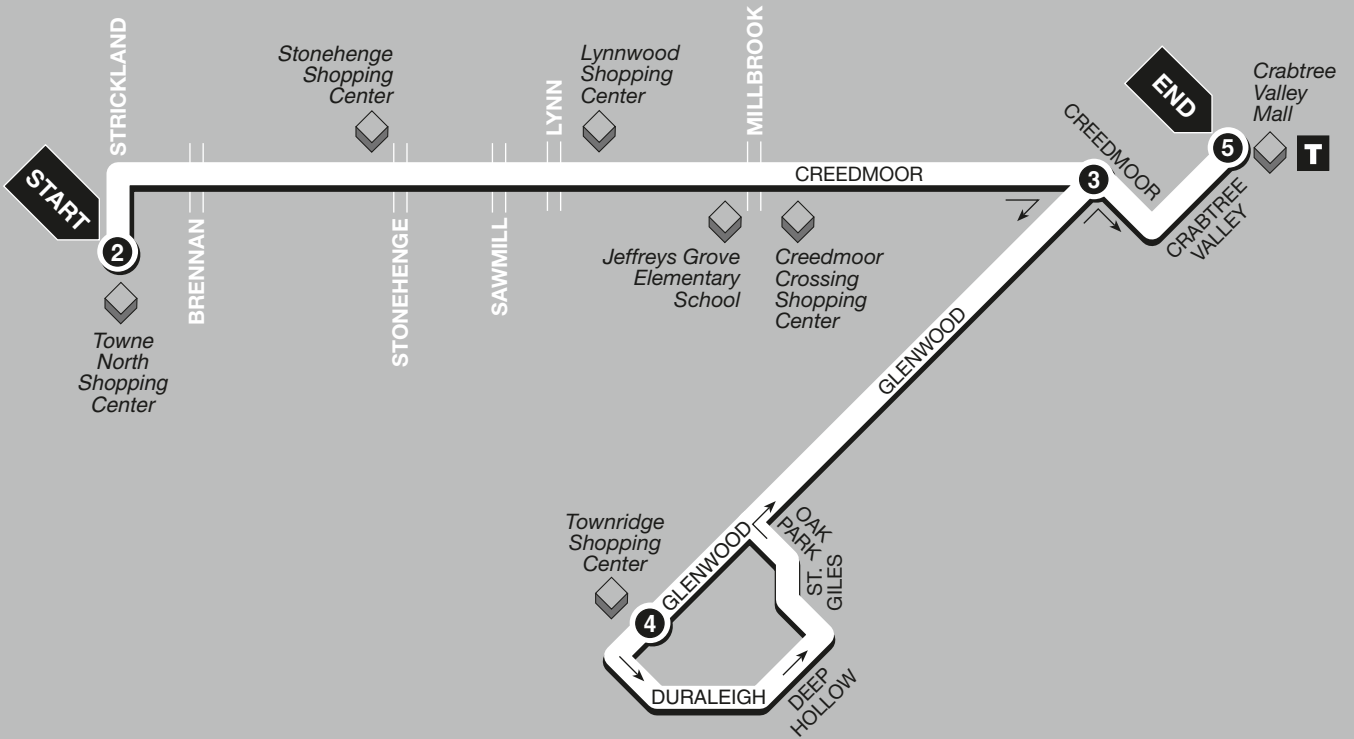

▶ Inbound to Crabtree Valley Mall ▶  
*De Entrada al Centro Comercial Crabtree Valley Mall*

**1** Numbers on this map represent major stops. Intermediate stops are also available.

Los números en este mapa se representan las paradas principales. Las paradas intermedias están disponibles también.

CAT is proud to be part of the national Safe Place program. Every CAT bus is a Safe Place.

**2**  
**BUS STARTS**  
*(EL AUTOBUS COMIENZA EN)*  
at  
Stonehenge  
and  
Creedmoor

**3**  
**Bus Leaves**  
*(El Autobus Sale de)*  
from  
Creedmoor  
and  
Glenwood

**4**  
**Bus Leaves**  
*(El Autobus Sale de)*  
from  
Townridge  
Shopping  
Center

**5**  
**BUS ENDS**  
*(EL AUTOBUS TERMINA EN)*  
at  
Crabtree  
Valley  
Mall

**MONDAY-SATURDAY / LUNES-SABADO**

**ROUTE**  
**33C**

**Glenwood-Creedmoor  
Connector**

**EVENINGS ONLY**

**SERVING:**

- Crabtree Valley Mall
- Creedmoor Crossing Shopping Center
- Towne North Shopping Center
- Townridge Shopping Center

**CAPITAL AREA TRANSIT**  
Raleigh Transit Authority  
City of Raleigh Transit Program