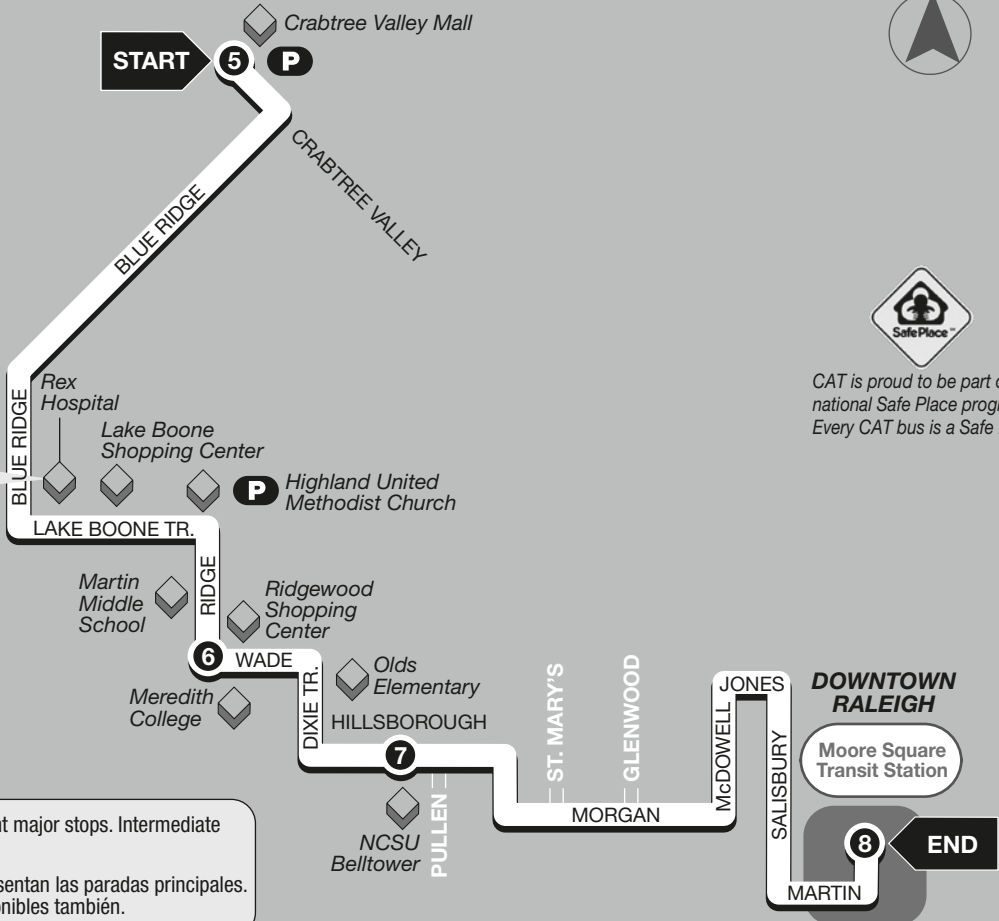

► Inbound to Downtown ►
De entrada al centro de la ciudad

NORTH

CAT is proud to be part of the national Safe Place program. Every CAT bus is a Safe Place.

***NOTE:** Bus serves Rex Hospital but it is not a timepoint.

***NOTA:** El autobús hace parada en el hospital, pero no esta incluida en el horario.

1 Numbers on this map represent major stops. Intermediate stops are also available.
Los números en este mapa se representan las paradas principales. Las paradas intermedias están disponibles también.

5
Bus Leaves
(El Autobus Sale de)
from
Crabtree Valley Mall

6
Bus Leaves
(El Autobus Sale de)
from
Ridge and Wade

7
Bus Leaves
(El Autobus Sale de)
from
NCSU Belltower

8
BUS ENDS
(EL AUTOBUS TERMINA EN)
at
Moore Square Station

ROUTE
38

Blue Ridge

EVENING & SUNDAY SERVICE

SERVING:
North Carolina State University
Meredith College
Rex Hospital
Olde Raleigh Village
Crabtree Valley Mall

CAPITAL AREA TRANSIT
Raleigh Transit Authority
City of Raleigh Transit Program