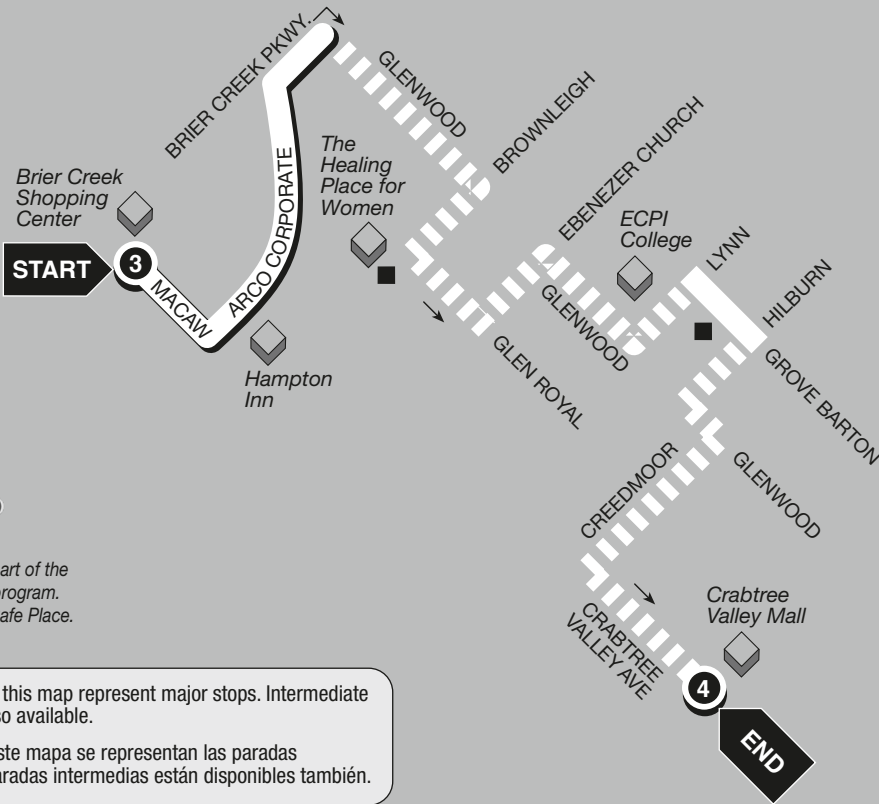

▶ Inbound to Crabtree Valley Mall ▶
De entrada al centro de la Crabtree Valley Mall

NORTH

CAT is proud to be part of the national Safe Place program. Every CAT bus is a Safe Place.

- Route with Limited Stops
- Express Route with No Stops
- Bus Stops (Bus also stops at the numbered timepoints)

1 Numbers on this map represent major stops. Intermediate stops are also available.
Los números en este mapa se representan las paradas principales. Las paradas intermedias están disponibles también.

3
BUS STARTS
(EL AUTOBUS COMIENZA EN)
at
Brier Creek Shopping Center

4
BUS ENDS
(EL AUTOBUS TERMINA EN)
at
Crabtree Valley Mall

MONDAY – SATURDAY / LUNES – SABADO

A.M.	6:47 7:47 8:47	7:15 8:15 9:15
P.M.	3:39 4:39 5:39 7:58 8:58 9:58	4:08 5:08 6:08 8:24 9:24 10:24*

* Only on the last trip after leaving Crabtree Valley Mall, bus continues express (no stops) and arrives at Moore Square Station at 10:50 p.m.

ROUTE
70e

Brier Creek Express

EXPRESS SERVICE ONLY

SERVING:
Crabtree Valley Mall
ECPI College
Alexander Promenade Shopping Center
Brier Creek Area

CAPITAL AREA TRANSIT
Raleigh Transit Authority
City of Raleigh Transit Program