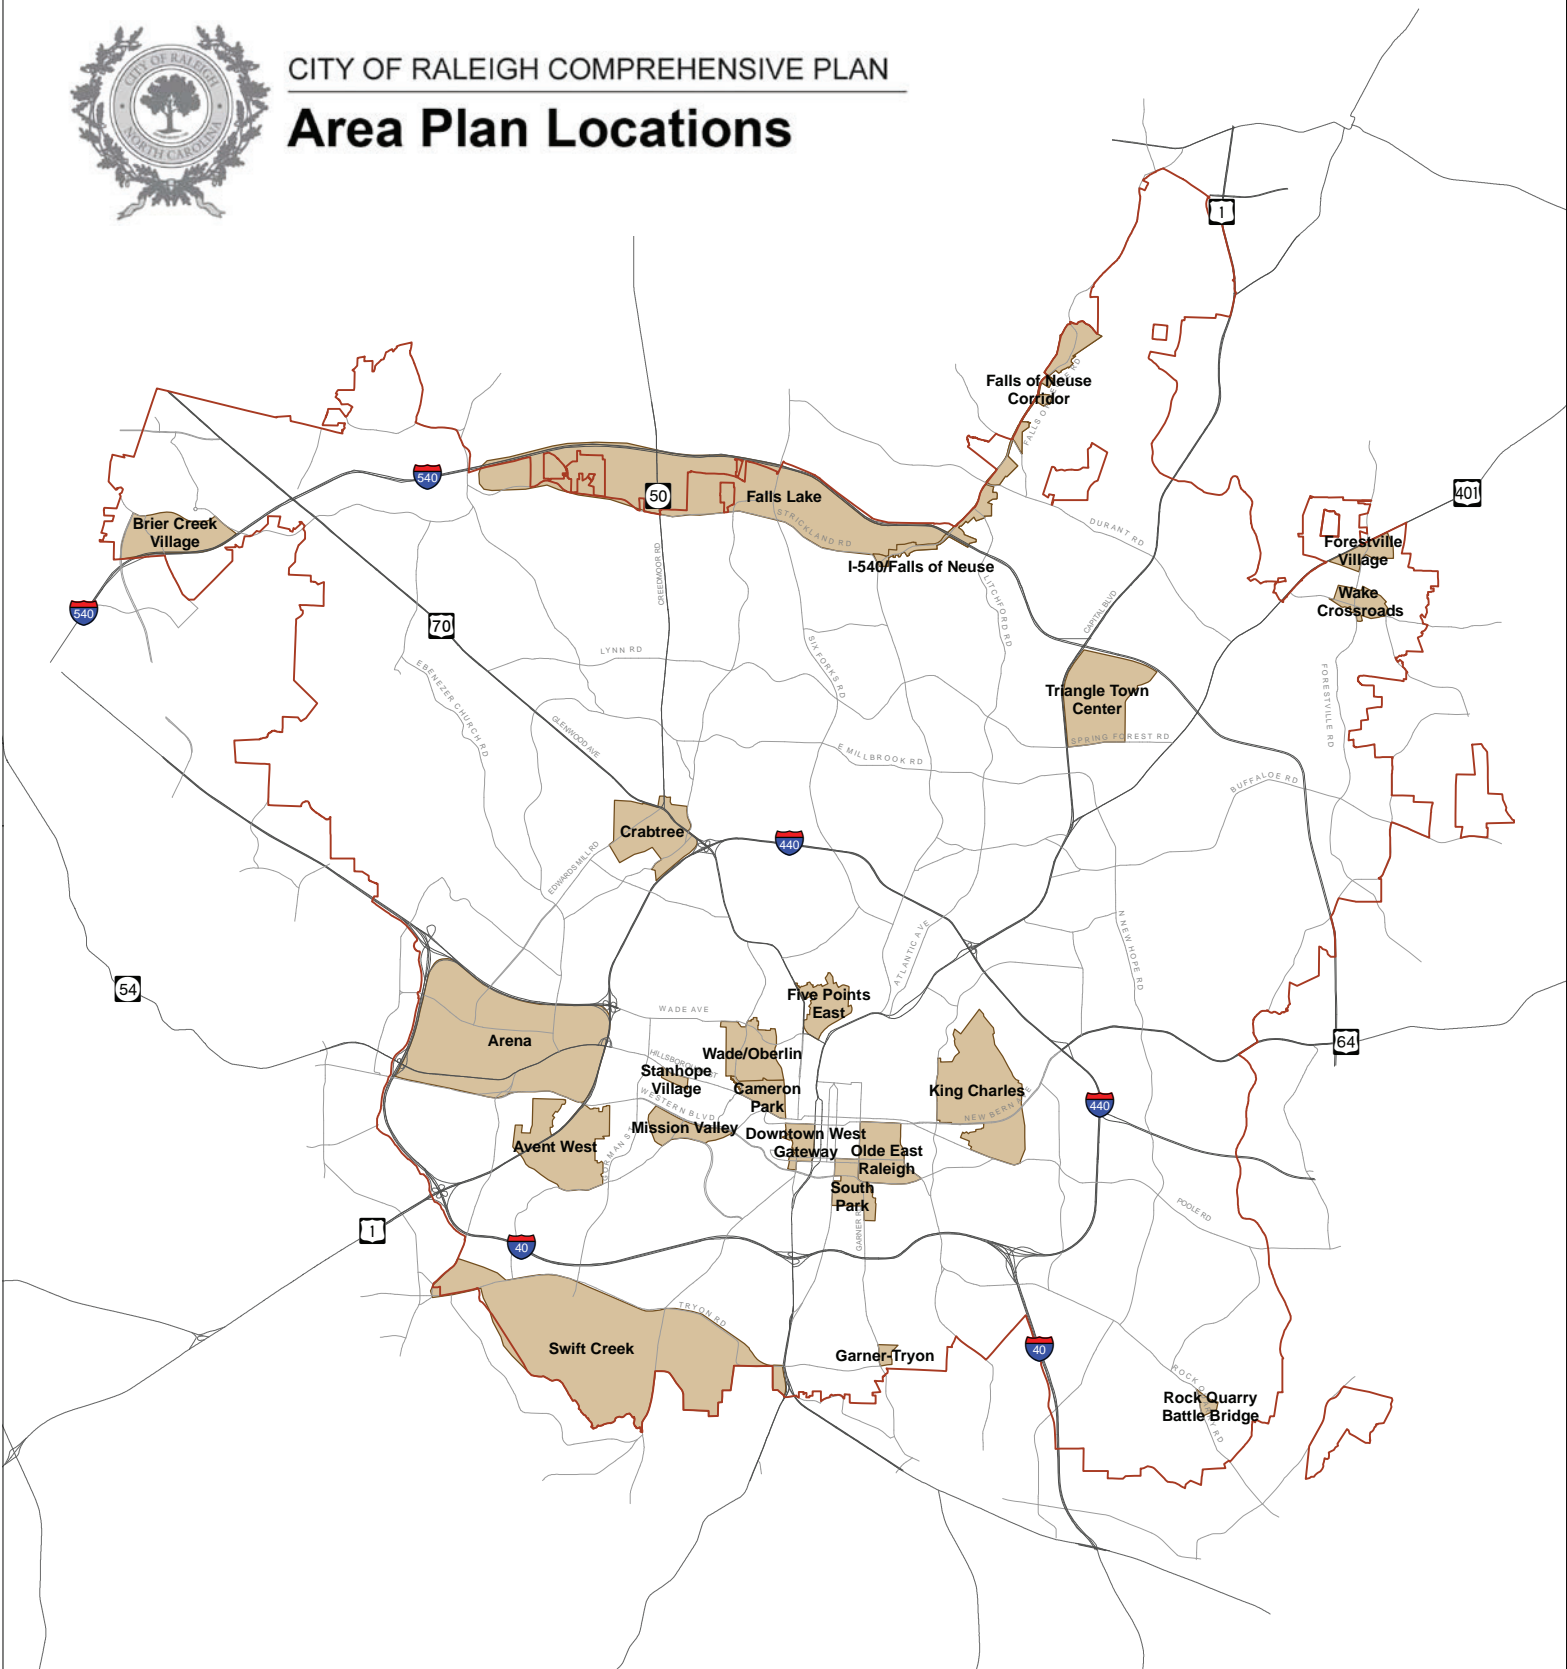

# Area Plan Locations

MAP AP-1

 Area Plans

-  ETJ
-  Highway
-  Major Streets

 Miles  
0 0.5 1 2

Map created 10/7/2009 by the City of Raleigh  
Department of City Planning & GIS Division