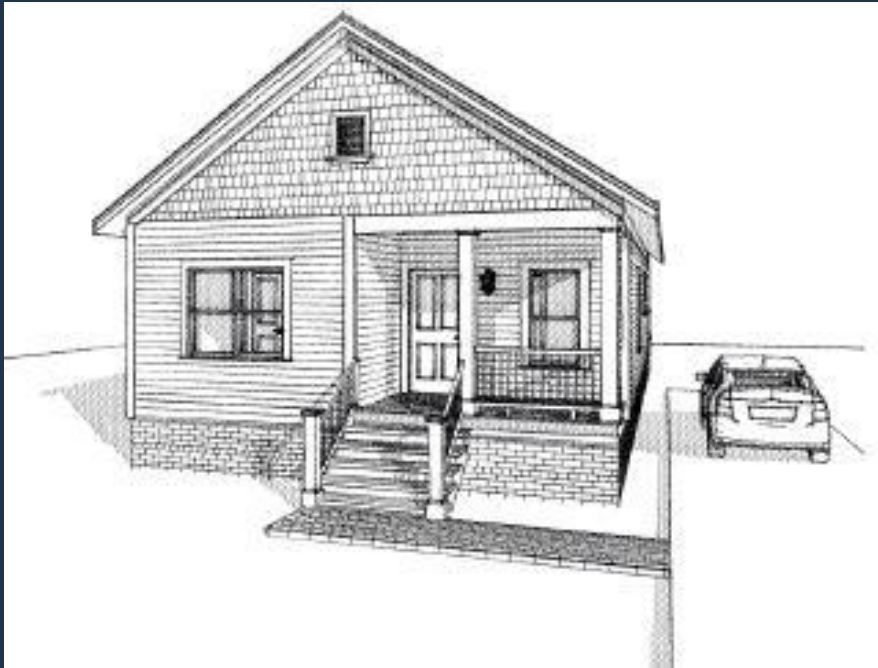

1009A

Square Footage: +/- 1116 sq. ft.

Visit Habitat for Humanity of Wake County for more information on homeownership

Front View

Floorplan- 1 Story*

*Slight floor plan variations may be required per lot.

1009B

Square Footage: +/- 1116 sq. ft.

Visit Habitat for Humanity of Wake County for more information on homeownership

Front View

Floorplan- 1 story*

*Slight floor plan variations may be required per lot.

1101A

Square Footage +/- 1138