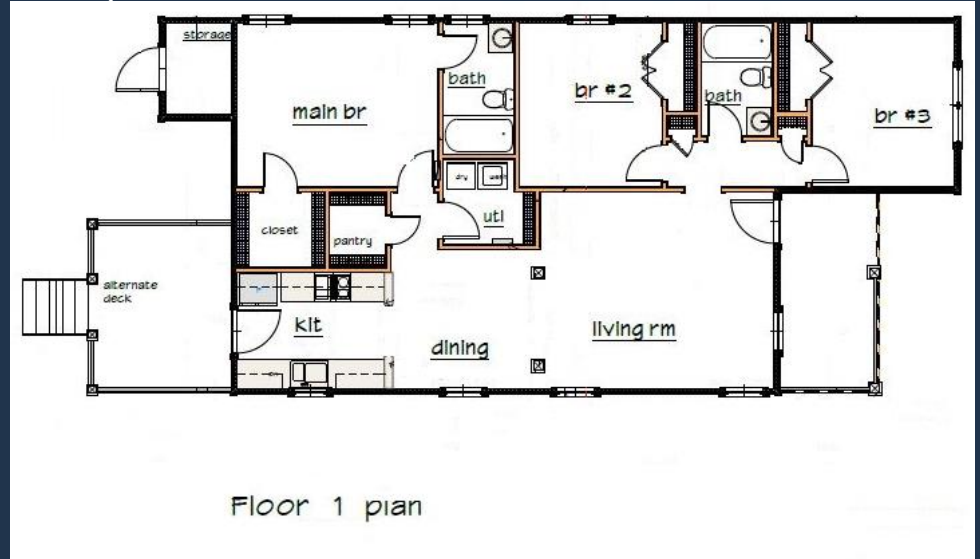

1009A

Square Footage: +/- 1116 sq. ft.

Visit Habitat for Humanity of Wake County for more information on homeownership

Front View

Floorplan- 1 Story*

*Slight floor plan variations may be required per lot.

1009B

Square Footage: +/- 1116 sq. ft.

Visit Habitat for Humanity of Wake County for more information on homeownership

Front View

Floorplan- 1 story*

*Slight floor plan variations may be required per lot.

1101A

Square Footage +/- 1138

Visit Habitat for Humanity of Wake County for more information on homeownership

Front View

Floorplan- 1 Story*

*Slight floor plan variations may be required per lot.

1101B

Square footage +/- 1138

Visit Habitat for Humanity of Wake County for more information on homeownership

Front View

Floorplan*

*Slight floor plan variations may be required per lot.