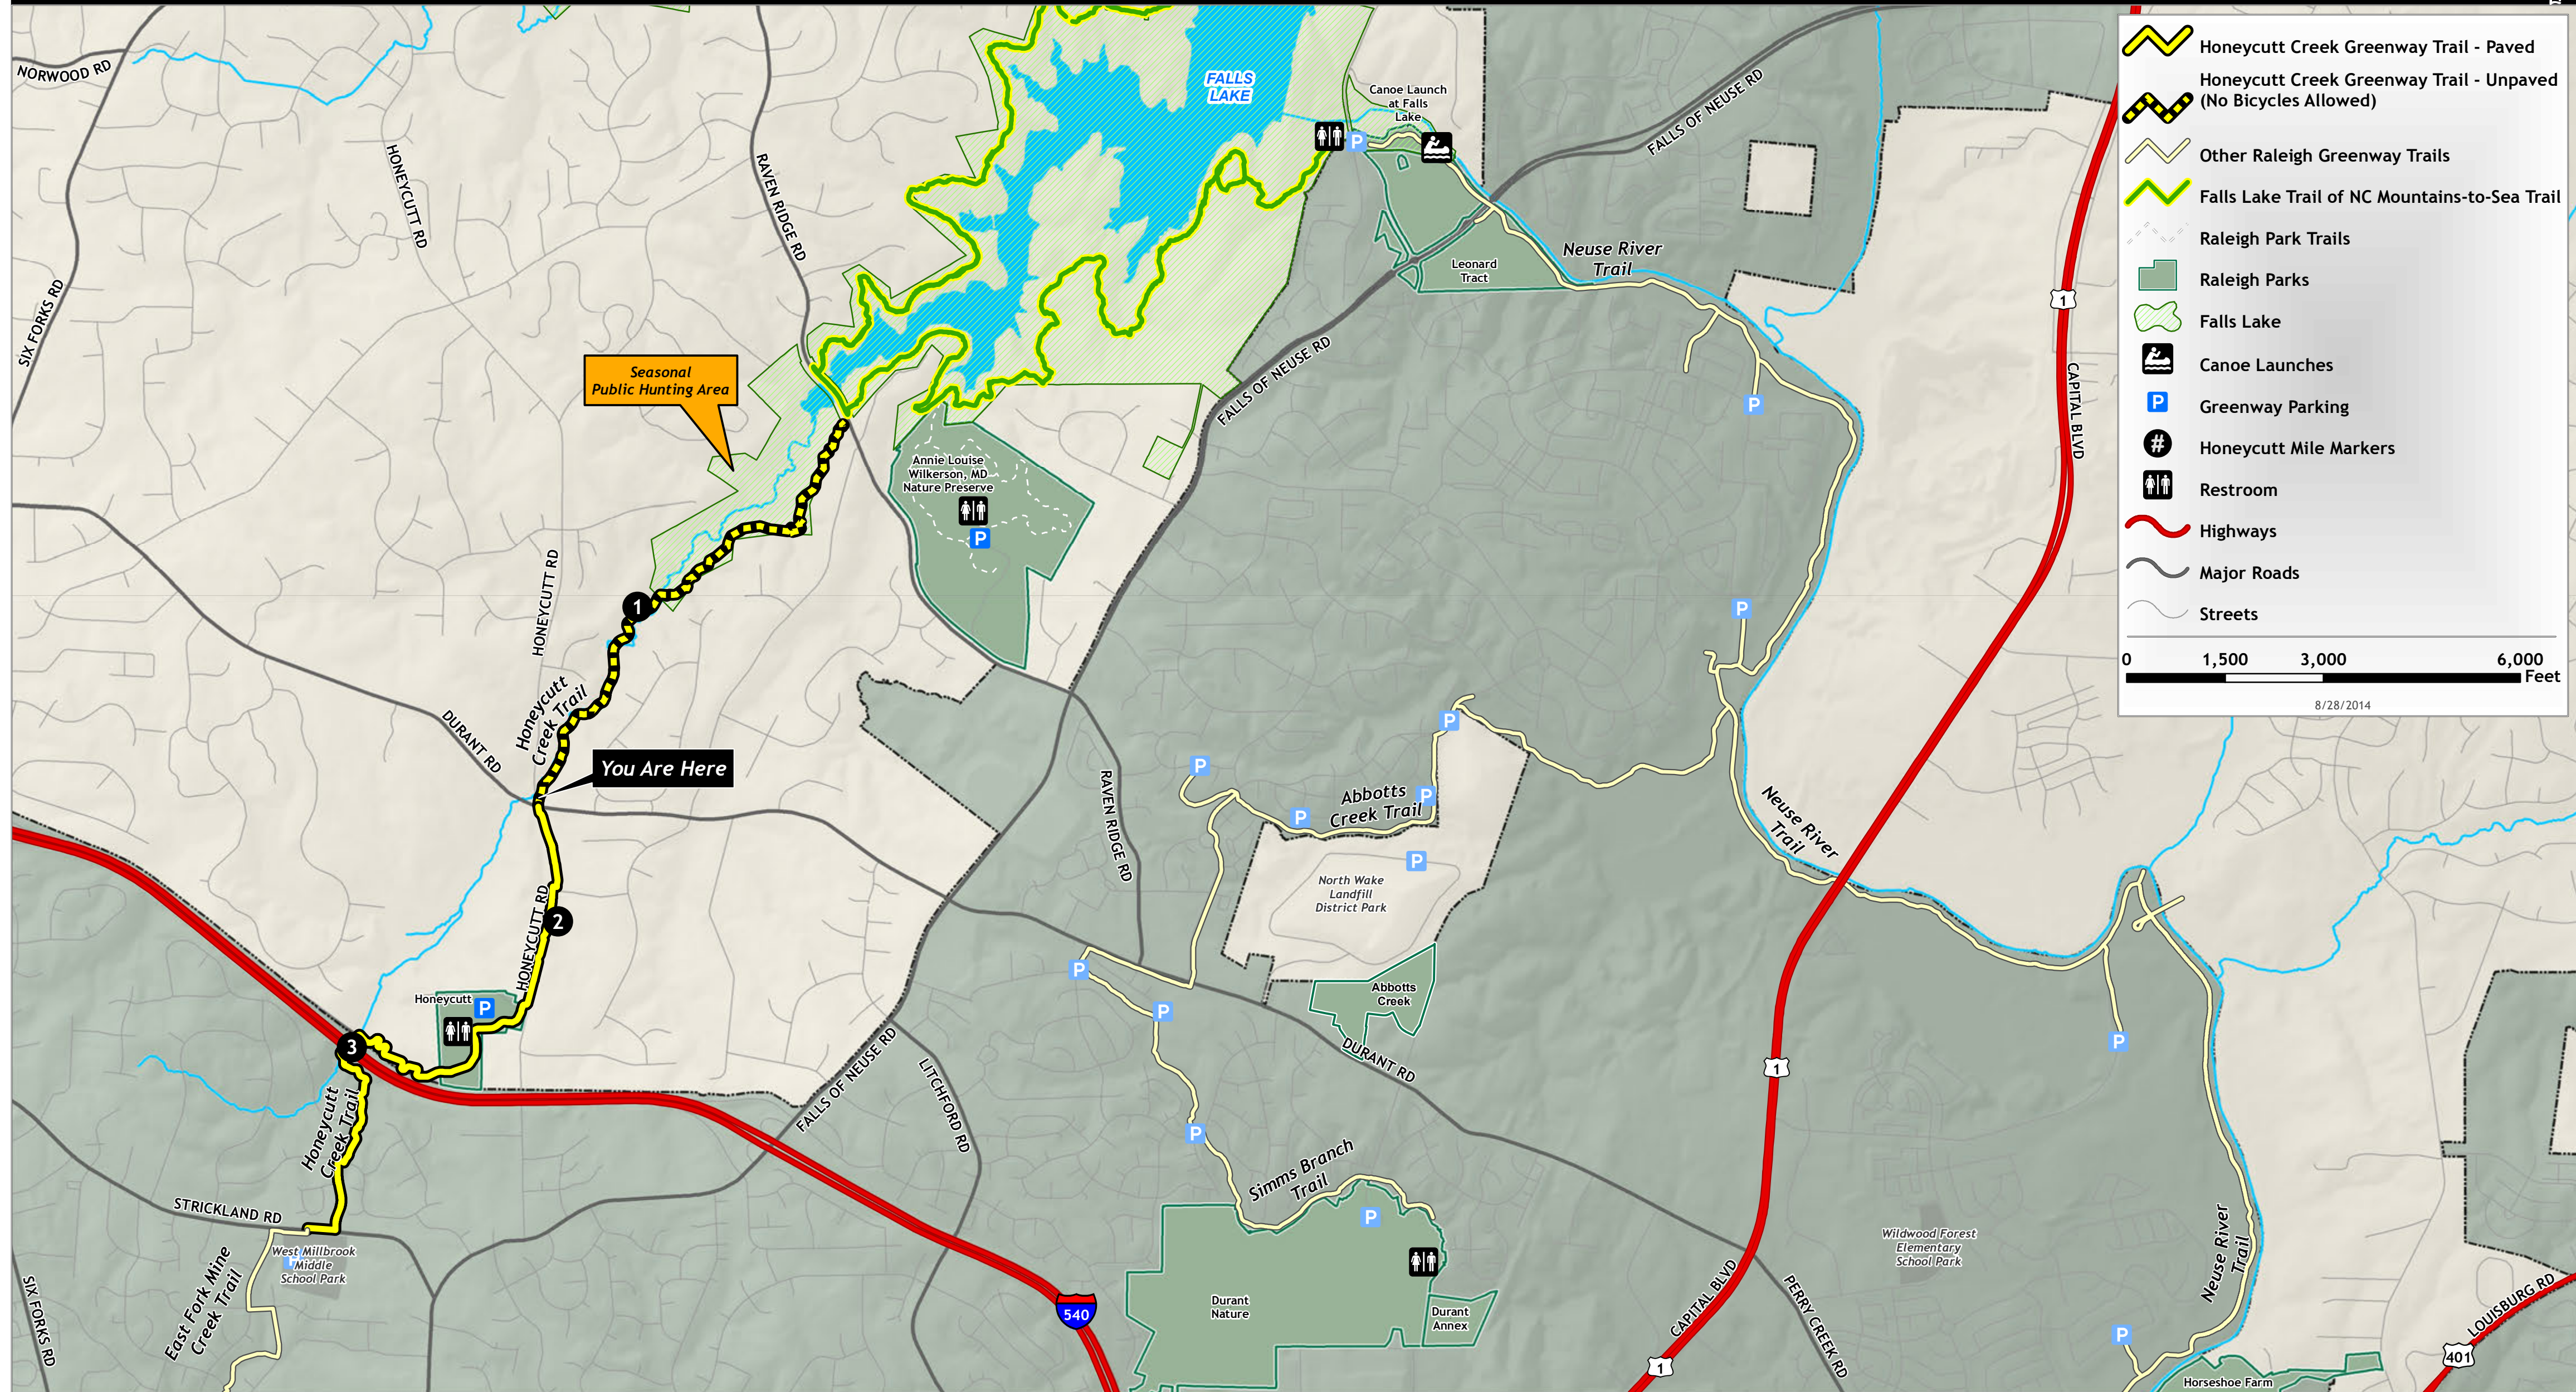

Honeycutt Creek Trail

Legend

- Honeycutt Creek Greenway Trail - Paved
- Honeycutt Creek Greenway Trail - Unpaved (No Bicycles Allowed)
- Other Raleigh Greenway Trails
- Falls Lake Trail of NC Mountains-to-Sea Trail
- Raleigh Park Trails
- Raleigh Parks
- Falls Lake
- Canoe Launches
- Greenway Parking
- Honeycutt Mile Markers
- Restroom
- Highways
- Major Roads
- Streets

0 1,500 3,000 6,000 Feet

8/28/2014