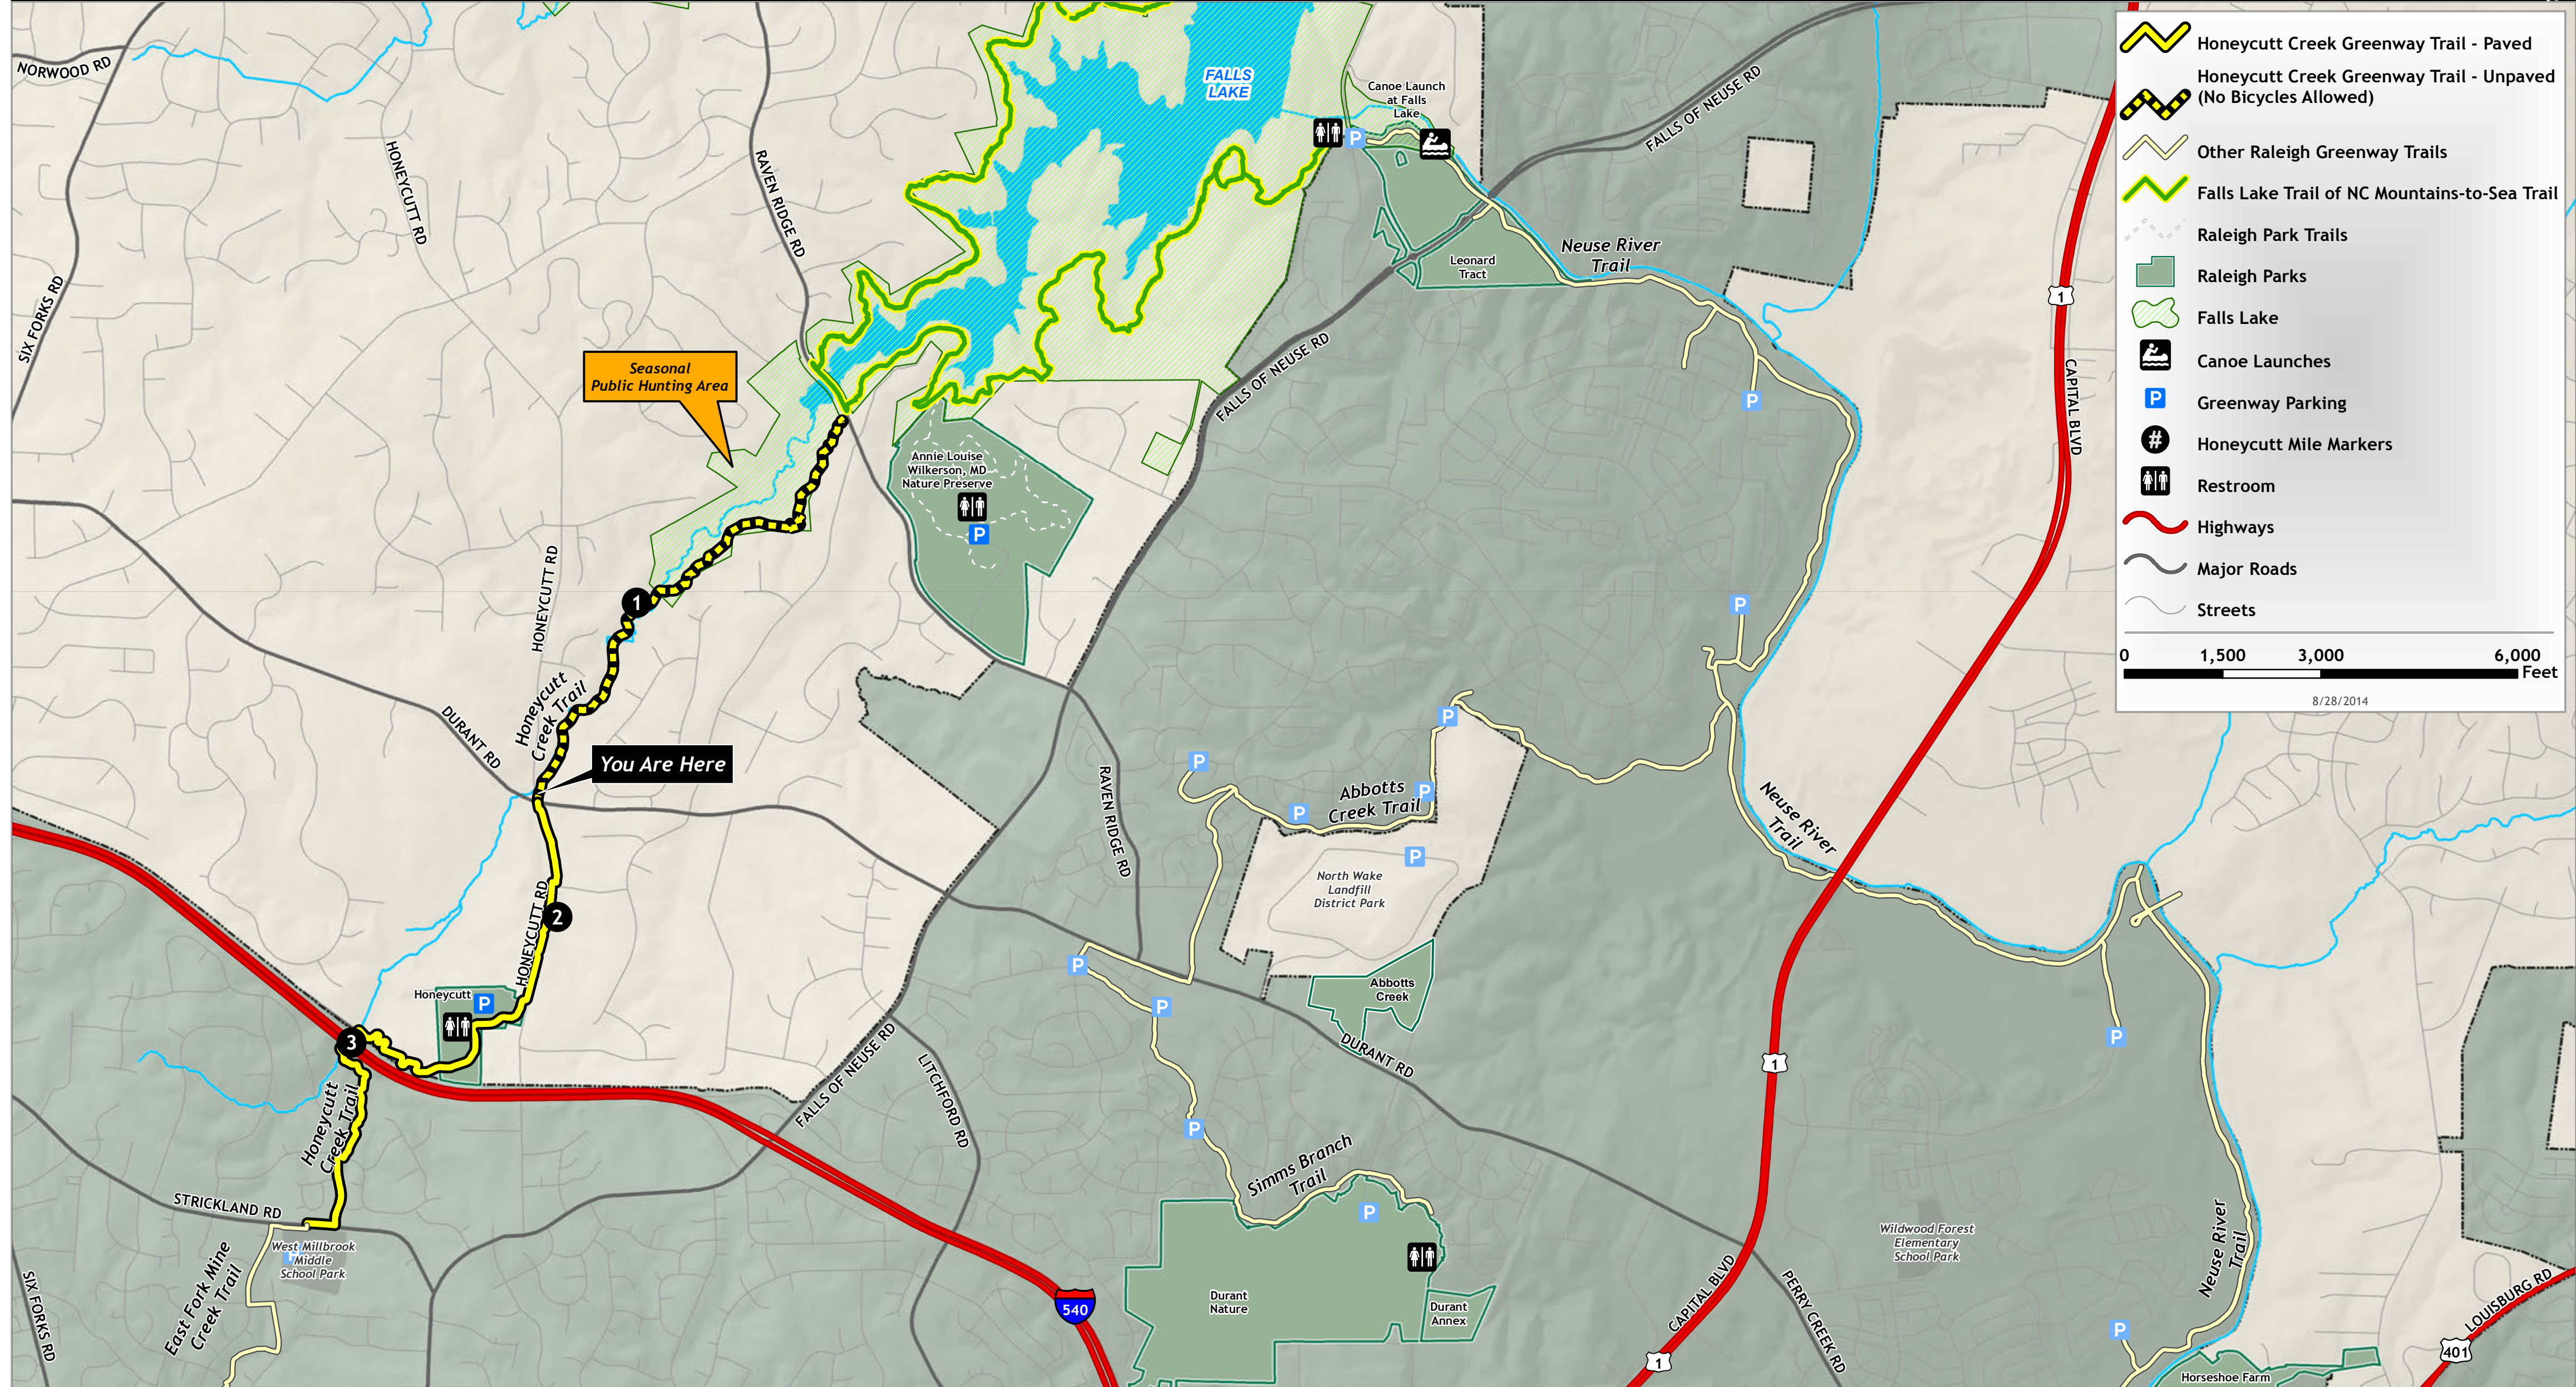

# Honeycutt Creek Trail

**Legend**

- Honeycutt Creek Greenway Trail - Paved
- Honeycutt Creek Greenway Trail - Unpaved (No Bicycles Allowed)
- Other Raleigh Greenway Trails
- Falls Lake Trail of NC Mountains-to-Sea Trail
- Raleigh Park Trails
- Raleigh Parks
- Falls Lake
- Canoe Launches
- Greenway Parking
- Honeycutt Mile Markers
- Restroom
- Highways
- Major Roads
- Streets

**Scale:** 0, 1,500, 3,000, 6,000 Feet

8/28/2014