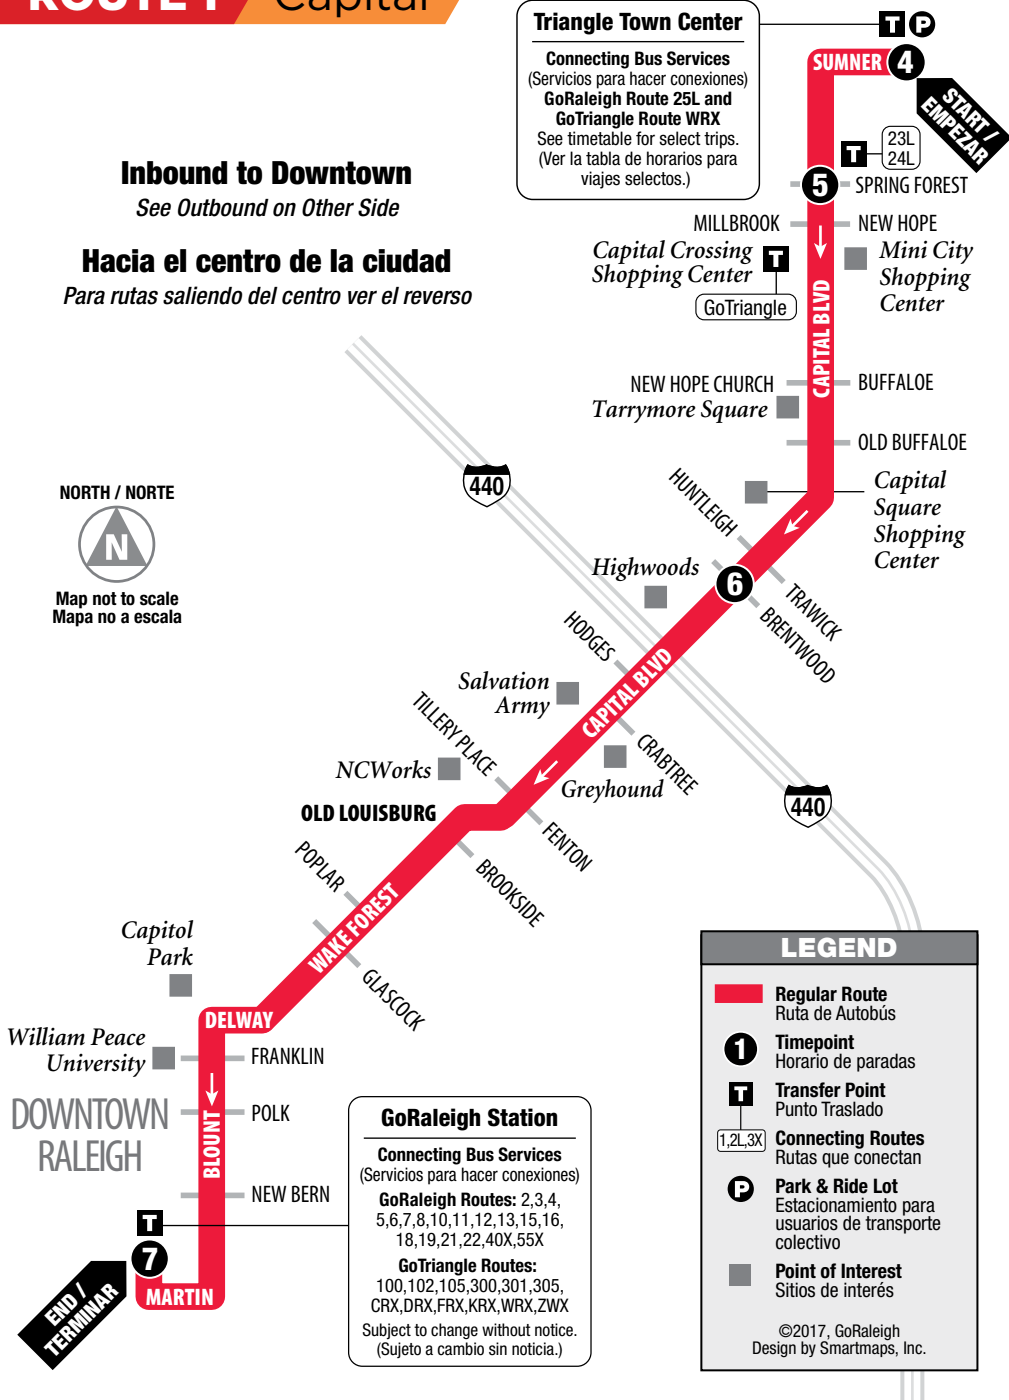

©2017, GoRaleigh
Design by Smartmaps, Inc.

Outbound from Downtown

Saliendo del centro de la ciudad

MONDAY-FRIDAY / LUNES-VIERNES

	1 GoRaleigh Station	2 Capital & Brentwood	3 Capital & Spring Forest	4 Triangle Town Center
AM	4:37	4:50	5:05	5:14
	5:22	5:35	5:50	5:59
	5:52	6:05	6:20	6:29
	6:22	6:35	6:50	6:59
	6:52	7:05	7:20	7:29
	7:07	7:20	7:35	7:44
	7:22	7:35	7:50	7:59
	7:37	7:50	8:05	8:14
	7:52	8:05	8:20	8:29
	8:07	8:20	8:35	8:44
	8:22	8:35	8:50	8:59
	8:37	8:50	9:05	9:14
	8:52	9:05	9:20	9:29
	9:07	9:20	9:35	9:44
	9:22	9:35	9:50	9:59
	9:37	9:50	10:05	10:14
	9:52	10:05	10:20	10:29
	10:07	10:20	10:35	10:44
	10:22	10:35	10:50	10:59
	10:37	10:50	11:05	11:14
	10:52	11:05	11:20	11:29
	11:07	11:20	11:35	11:44
	11:22	11:35	11:50	11:59
	11:37	11:50	12:05	12:14
	11:52	12:05	12:20	12:29

Inbound to Downtown

Hacia el centro de la ciudad

MONDAY-FRIDAY / LUNES-VIERNES

	4 Triangle Town Center	5 Capital & Spring Forest	6 Capital & Brentwood	7 GoRaleigh Station
AM	5:14 5:59	5:19 6:04	5:30 6:15	5:49 6:34
	6:29	6:34	6:45	7:04
	6:59	7:04	7:15	7:34
	7:29	7:34	7:45	8:04
	7:44	7:49	8:00	8:19
	7:59	8:04	8:15	8:34
	8:14	8:19	8:30	8:49
	8:29	8:34	8:45	9:04
	8:44	8:49	9:00	9:19
	8:59	9:04	9:15	9:34
	9:14	9:19	9:30	9:49
	9:29	9:34	9:45	10:04
	9:44	9:49	10:00	10:19
	9:59	10:04	10:15	10:34
	10:14	10:19	10:30	10:49
	10:29	10:34	10:45	11:04
	10:44	10:49	11:00	11:19
	10:59	11:04	11:15	11:34
	11:14	11:19	11:30	11:49
	11:29	11:34	11:45	12:04
	11:44	11:49	12:00	12:19
	11:59	12:04	12:15	12:34