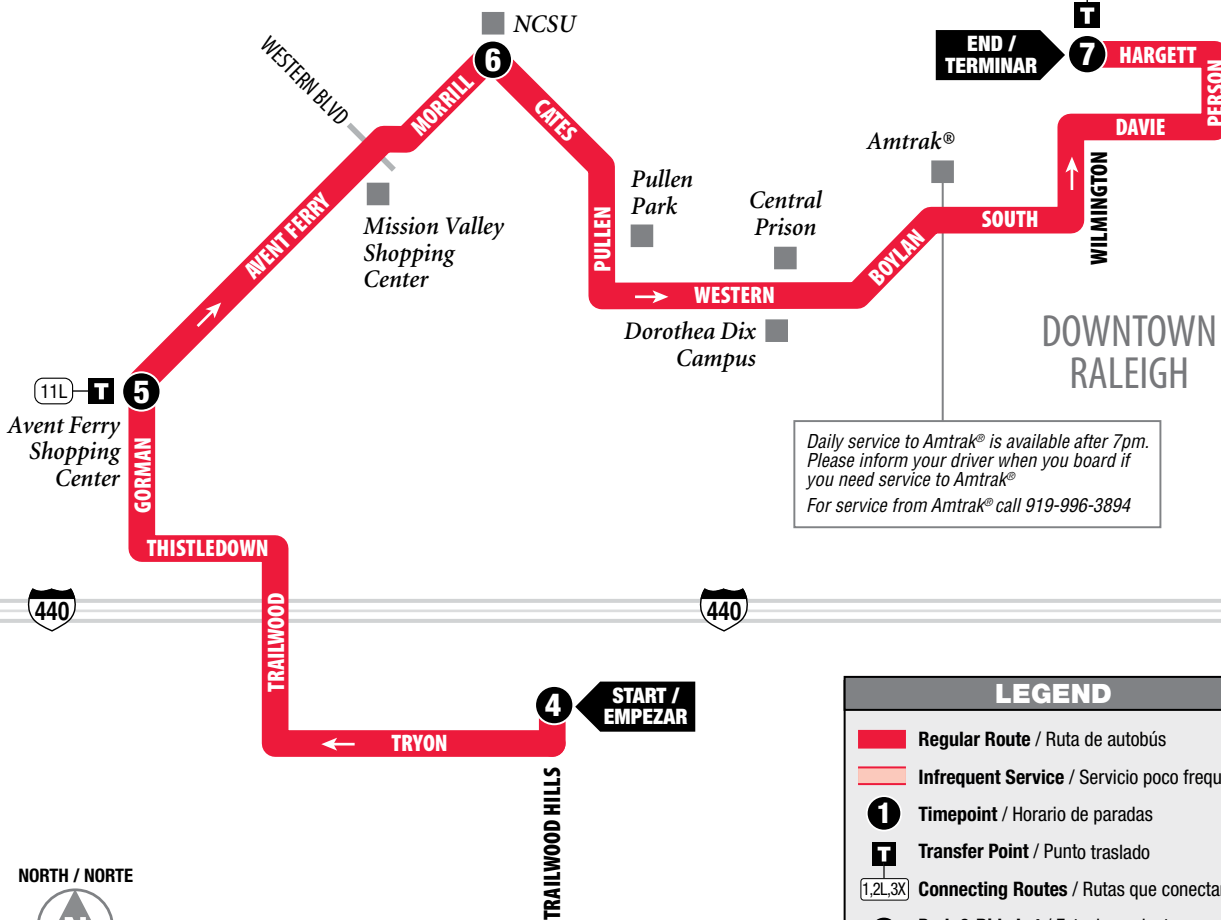

©2017, GoRaleigh • Design by Smartmaps, Inc.

Outbound from Downtown

Saliendo del centro de la ciudad

MONDAY-FRIDAY / LUNES-VIERNES

	1 GoRaleigh Station	2 NCSU Cates at Morrill	3 Gorman at Avent Ferry	4 Trailwood Hills at Tryon Rd
AM	5:45	6:00	6:08	6:15
	6:15	6:30	6:38	6:45
	6:45	7:00	7:08	7:15
	7:15	7:30	7:38	7:45
	7:45	8:00	8:08	8:15
	8:15	8:30	8:38	8:45
	8:45	9:00	9:08	9:15
	9:15	9:30	9:38	9:45
	9:45	10:00	10:08	10:15
	10:45	11:00	11:08	11:15
	11:45	12:00	12:08	12:15
PM	12:45	1:00	1:08	1:15
	1:45	2:00	2:08	2:15
	2:45	3:00	3:08	3:15
	3:45	4:00	4:08	4:15
	4:15	4:30	4:38	4:45
	4:45	5:00	5:08	5:15
	5:15	5:30	5:38	5:45
	5:45	6:00	6:08	6:15
	6:15	6:30	6:38	6:45
	7:00	7:12	7:20	7:27
	8:00	8:12	8:20	8:27
	9:00	9:12	9:20	9:27
	10:00	10:12	10:20	10:27
	11:00	11:12	11:20	11:27

Shaded times indicate when Route 11 Avent Ferry and Route 11L Buck Jones connect at the transfer point located at Gorman and Avent Ferry. (Los espacios de tiempo sombreados indican cuando la Ruta 11 Avent Ferry y la Ruta 11L Buck Jones se conectan en el punto de transferencia localizado en el Gorman y Avent Ferry.)

©2017, GoRaleigh • Design by Smartmaps, Inc.

NORTH / NORTE

Map not to scale
Mapa no a escala

Inbound to Downtown

Hacia el centro de la ciudad

MONDAY-FRIDAY / LUNES-VIERNES

	4 Trailwood Hills at Tryon Rd	5 Gorman at Avent Ferry	6 NCSU Cates at Morrill	7 GoRaleigh Station
AM	6:15	6:25	6:37	6:53
	6:45	6:55	7:07	7:23
	7:15	7:25	7:37	7:53
	7:45	7:55	8:07	8:23
	8:15	8:25	8:37	8:53
	8:45	8:55	9:07	9:23
	9:15	9:25	9:37	9:53
	9:45	9:55	10:07	10:23
	10:15	10:25	10:37	10:53
	11:15	11:25	11:37	11:53
PM	12:15	12:25	12:37	12:53
	1:15	1:25	1:37	1:53
	2:15	2:25	2:37	2:53
	3:15	3:25	3:37	3:53
	4:15	4:25	4:37	4:53
	4:45	4:55	5:07	5:23
	5:15	5:25	5:37	5:53
	5:45	5:55	6:07	6:23
	6:15	6:25	6:37	6:53
	6:45	6:55	7:07	7:23
	7:27	7:37	7:44	7:58
	8:27	8:37	8:44	8:58
	9:27	9:37	9:44	9:58
	10:27	10:37	10:44	10:58