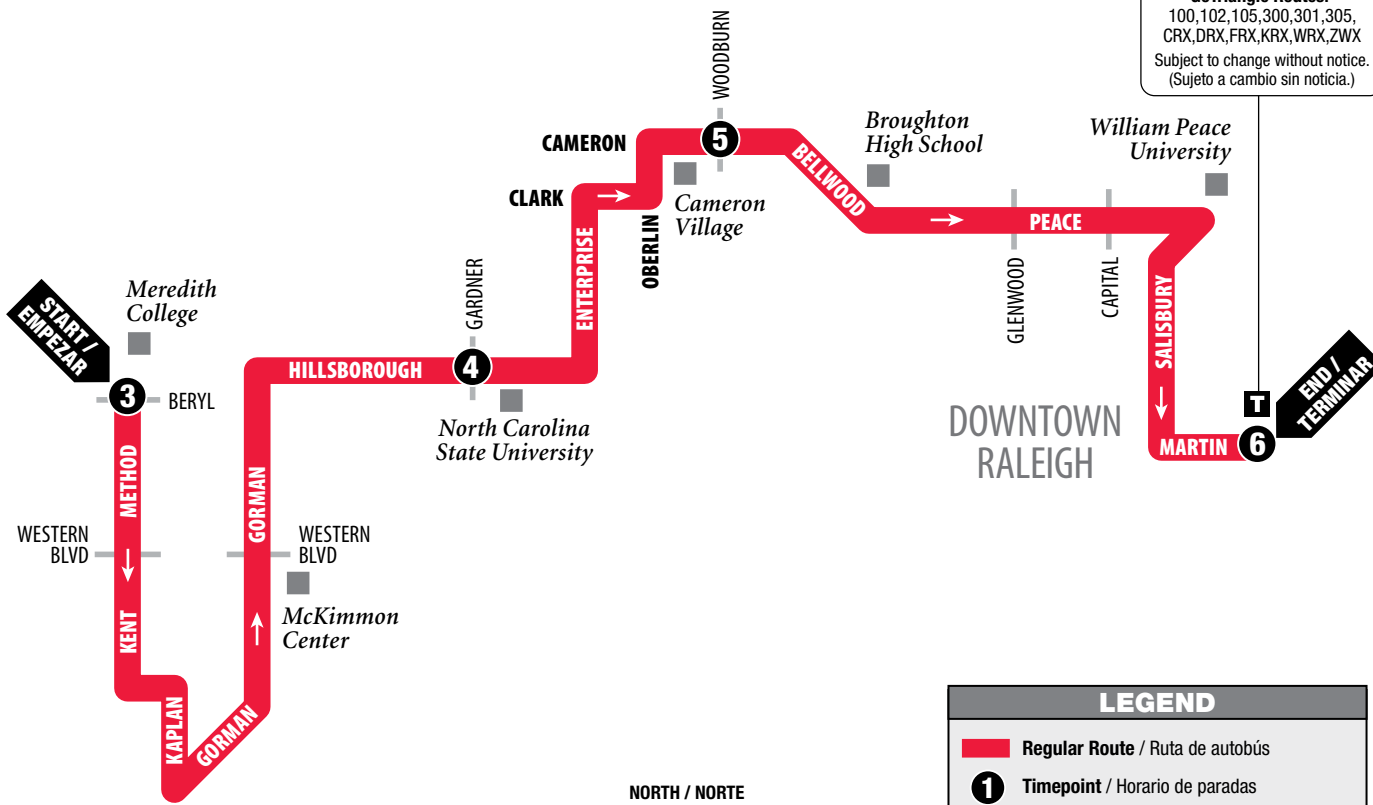

ROUTE 12 Method

Inbound to Downtown

See Outbound on Other Side

Hacia el centro de la ciudad

Para rutas saliendo del centro ver el reverso

GoRaleigh Station
Connecting Bus Services
(Servicios para hacer conexiones)
GoRaleigh Routes: 1,2,3, 4,5,6,7,8,10,11,13,15,16, 17,18,19,21,22,40X,55X
GoTriangle Routes: 100,102,105,300,301,305, CRX,DRX,FRX,KRX,WRX,ZWX
Subject to change without notice.
(Sujeto a cambio sin noticia.)

LEGEND

- █ Regular Route / Ruta de autobús
- **1** Timepoint / Horario de paradas
- **T** Transfer Point / Punto traslado
- **1,2L,3X** Connecting Routes / Rutas que conectan
- **P** Park & Ride Lot / Estacionamiento para usuarios de transporte colectivo
- **■** Point of Interest / Sitios de interés

©2019, GoRaleigh • Design by Smartmaps, Inc.

Inbound to Downtown / Hacia el centro de la ciudad

MONDAY-FRIDAY / LUNES-VIERNES

	Method at Beryl (3)	Hillsborough at Gardner (4)	Cameron Village (5)	GoRaleigh Station (6)	
AM	5:45	6:03	6:13	6:25	
	6:15	6:33	6:43	6:55	
	6:45	7:03	7:13	7:25	
	7:15	7:33	7:43	7:55	
	7:45	8:03	8:13	8:25	
	8:15	8:33	8:43	8:55	
	8:45	9:03	9:13	9:25	
	9:15	9:33	9:43	9:55	
	10:15	10:33	10:43	10:55	
	11:15	11:33	11:43	11:55	
	PM	12:15	12:33	12:43	12:55
1:15		1:33	1:43	1:55	
2:15		2:33	2:43	2:55	
3:15		3:33	3:43	3:55	
3:45		4:03	4:13	4:25	
4:15		4:33	4:43	4:55	
4:45		5:03	5:13	5:25	
5:15		5:33	5:43	5:55	
5:45		6:03	6:13	6:25	
6:15		6:33	6:43	6:55	
6:45		7:03	7:13	7:25	
7:24	7:39	7:47	7:59		
8:24	8:39	8:47	8:59		
9:24	9:39	9:47	9:59		
10:24	10:39	10:47	10:59		

WEEKEND & HOLIDAYS / SERVICIOS PARA FINES DE SEMANA Y DIAS FESTIVOS

	Method at Beryl (3)	Hillsborough at Gardner (4)	Cameron Village (5)	GoRaleigh Station (6)
AM	7:15	7:35	7:45	7:55
	8:15	8:35	8:45	8:55
	9:15	9:35	9:45	9:55
	10:15	10:35	10:45	10:55
	11:15	11:35	11:45	11:55
PM	12:15	12:35	12:45	12:55
	1:15	1:35	1:45	1:55
	2:15	2:35	2:45	2:55
	3:15	3:35	3:45	3:55
	4:15	4:35	4:45	4:55
	5:15	5:35	5:45	5:55
	6:15	6:35	6:45	6:55
	7:24	7:39	7:47	7:59
	8:24	8:39	8:47	8:59
	9:24	9:39	9:47	9:59
10:24	10:39	10:47	10:59	

Track your bus live, right now!
Download the free app:
Translocrider.com