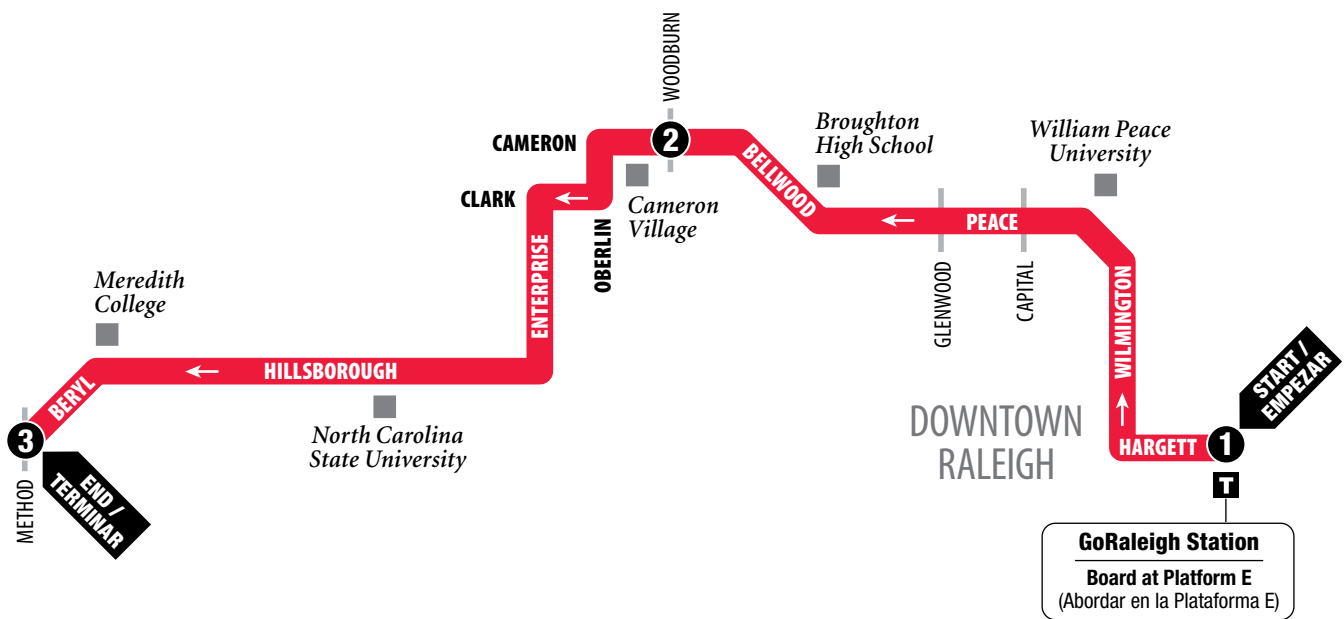

ROUTE 12 Method

Outbound from Downtown

See Inbound on Other Side

Saliendo del centro de la ciudad

Para rutas rumbo al centro ver el reverso

NORTH / NORTE

Map not to scale
Mapa no a escala

LEGEND

©2019, GoRaleigh • Design by Smartmaps, Inc.

Outbound from Downtown

Saliendo del centro de la ciudad

MONDAY-FRIDAY / LUNES-VIERNES

	1 GoRaleigh Station	2 Cameron Village	3 Method at Beryl
AM	6:15	6:27	6:42
	6:45	6:57	7:12
	7:15	7:27	7:42
	7:45	7:57	8:12
	8:15	8:27	8:42
	8:45	8:57	9:12
PM	9:45	9:57	10:12
	10:45	10:57	11:12
	11:45	11:57	12:12
	1:45	1:57	2:12
	2:45	2:57	3:12
	3:15	3:27	3:42
	3:45	3:57	4:12
	4:15	4:27	4:42
	4:45	4:57	5:12
	5:15	5:27	5:42
	5:45	5:57	6:12
	6:15	6:27	6:42
	7:00	7:10	7:24
	8:00	8:10	8:24
	9:00	9:10	9:24
	10:00	10:10	10:24

©2019, GoRaleigh • Design by Smartmaps, Inc.

Inbound to Downtown / Hacia el centro de la ciudad

MONDAY-FRIDAY / LUNES-VIERNES

	Method at Beryl (3)	Hillsborough at Gardner (4)	Cameron Village (5)	GoRaleigh Station (6)
AM	5:45	6:03	6:13	6:25
	6:15	6:33	6:43	6:55
	6:45	7:03	7:13	7:25
	7:15	7:33	7:43	7:55
	7:45	8:03	8:13	8:25
	8:15	8:33	8:43	8:55
	8:45	9:03	9:13	9:25
	9:15	9:33	9:43	9:55
	10:15	10:33	10:43	10:55
	11:15	11:33	11:43	11:55
	PM	12:15	12:33	12:43
1:15		1:33	1:43	1:55
2:15		2:33	2:43	2:55
3:15		3:33	3:43	3:55
3:45		4:03	4:13	4:25
4:15		4:33	4:43	4:55
4:45		5:03	5:13	5:25
5:15		5:33	5:43	5:55
5:45		6:03	6:13	6:25
6:15		6:33	6:43	6:55
6:45		7:03	7:13	7:25
7:24	7:39	7:47	7:59	
8:24	8:39	8:47	8:59	
9:24	9:39	9:47	9:59	
10:24	10:39	10:47	10:59	

Track your bus live, right now!
 Download the free app:
Translocrider.com

ROUTE 12 DAILY SERVICE

Method

SERVING:

- William Peace University
- Broughton High School
- Cameron Village
- North Carolina State University
- Meredith College
- McKimmon Center