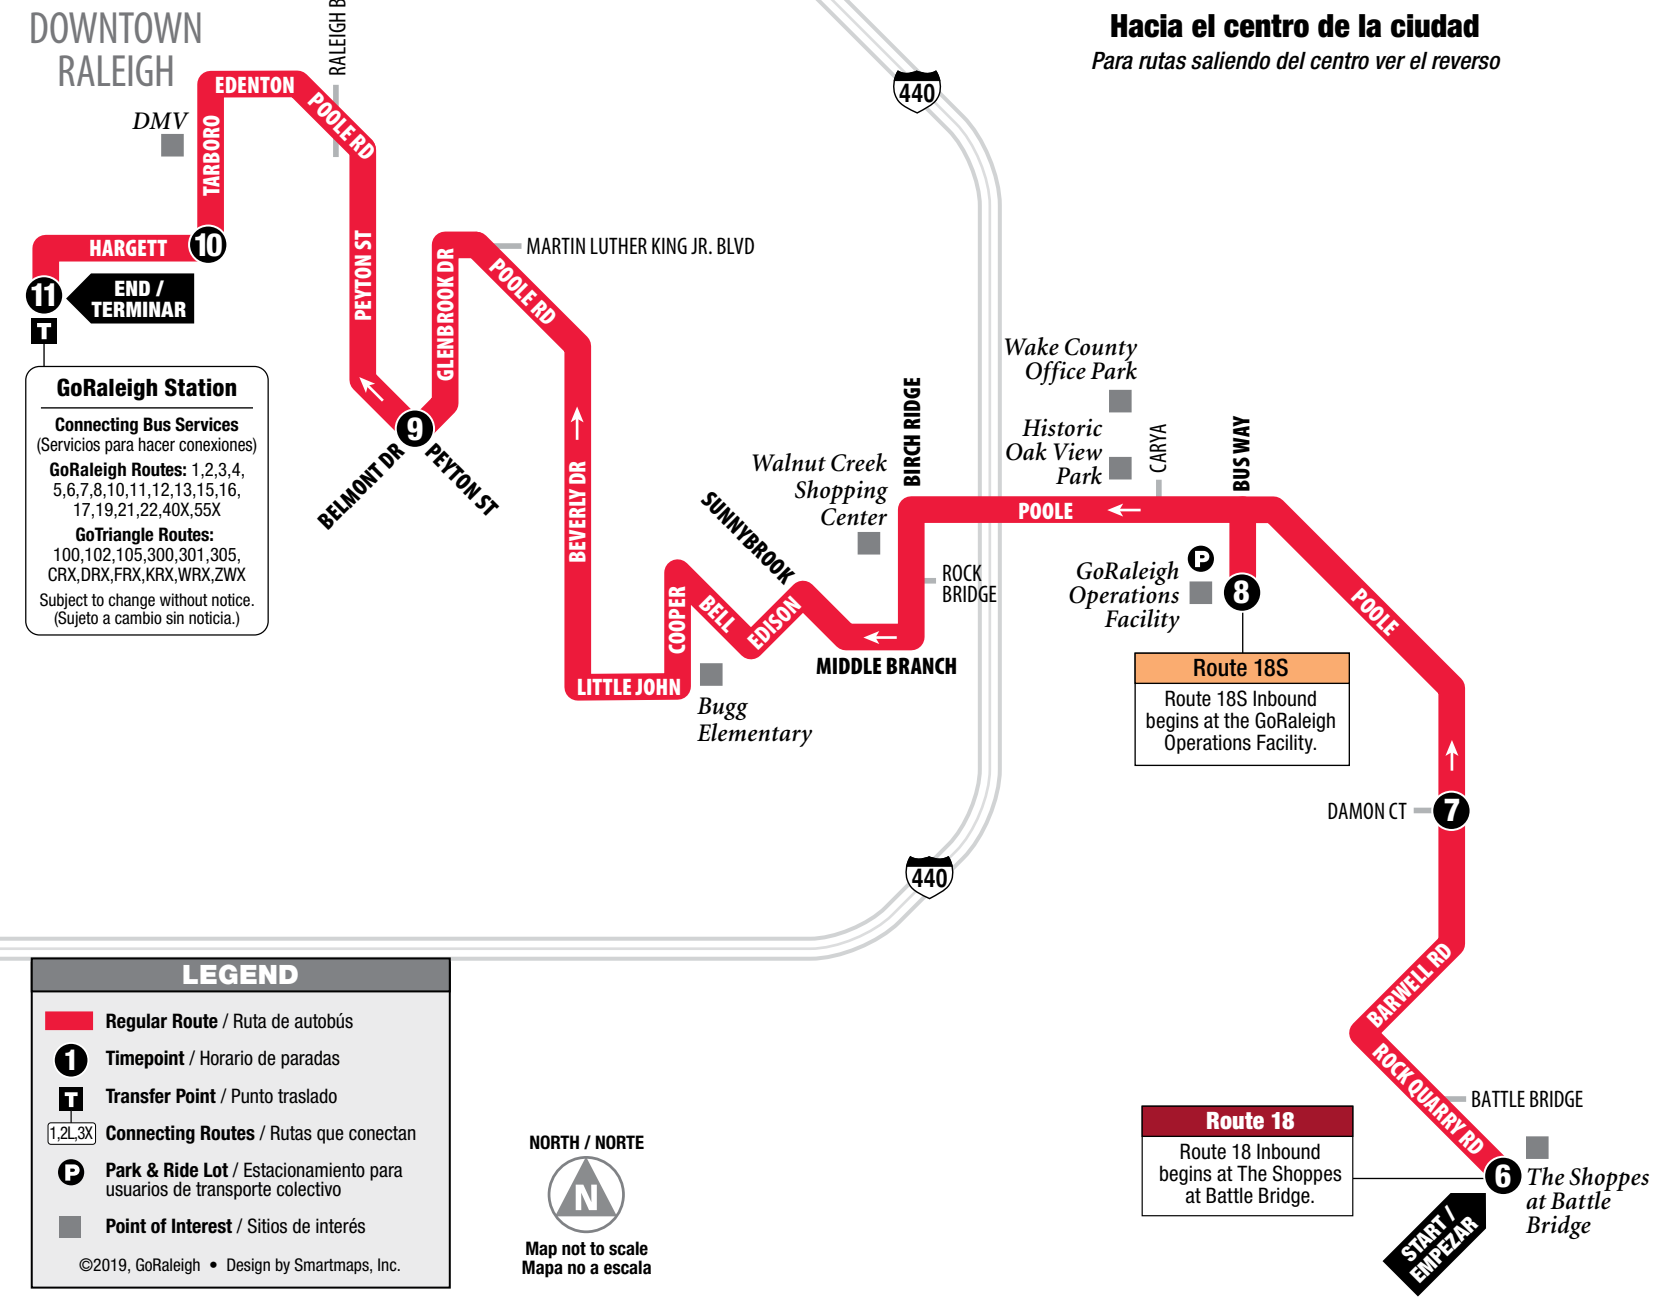

919-485-RIDE (7433)
www.raleighnc.gov/transit
www.goraleigh.org

Effective: 11/2019

ROUTE 18/18S Poole/Barwell

Inbound to Downtown Hacia el centro de la ciudad

MONDAY-FRIDAY / LUNES-VIERNES

	ROUTE #	6 The Shoppes at Battle Bridge	7 Barwell at Damon	8 Bus Way at Poole Road	9 Peyton at Belmont	10 Tarboro at Hargett	11 GoRaleigh Station
AM	18	—	—	5:27	5:43	5:51	5:55
	18S	—	—	6:27	6:43	6:51	6:55
	18	7:05	7:13	7:27	7:43	7:51	7:55
	18S	—	—	8:00	8:16	8:24	8:28
	18	8:05	8:13	8:27	8:43	8:51	8:55
	18S	—	—	9:00	9:16	9:24	9:28
	18	9:05	9:13	9:27	9:43	9:51	9:55
	18	10:05	10:13	10:27	10:43	10:51	10:55
	18	11:05	11:13	11:27	11:43	11:51	11:55
	PM	18	12:05	12:13	12:27	12:43	12:51
18S		—	—	5:00	5:16	5:24	5:28
18		5:05	5:13	5:27	5:43	5:51	5:55
18S		—	—	6:00	6:16	6:24	6:28
18		6:05	6:13	6:27	6:43	6:51	6:55
18S		—	—	7:00	7:16	7:24	7:28
18		7:05	7:13	7:27	7:43	7:51	7:55
18		8:05	8:13	8:27	8:43	8:51	8:55
18		9:05	9:13	9:27	9:43	9:51	9:55
18		10:05	10:13	10:27	10:43	10:51	10:55
18	11:05	11:13	11:27	11:43	11:51	11:55	

The transfer point shows where routes intersect and transfers to other routes may be available. (El punto de traslado muestra dónde se intersectan las rutas y las transferencias disponibles a otras rutas.)