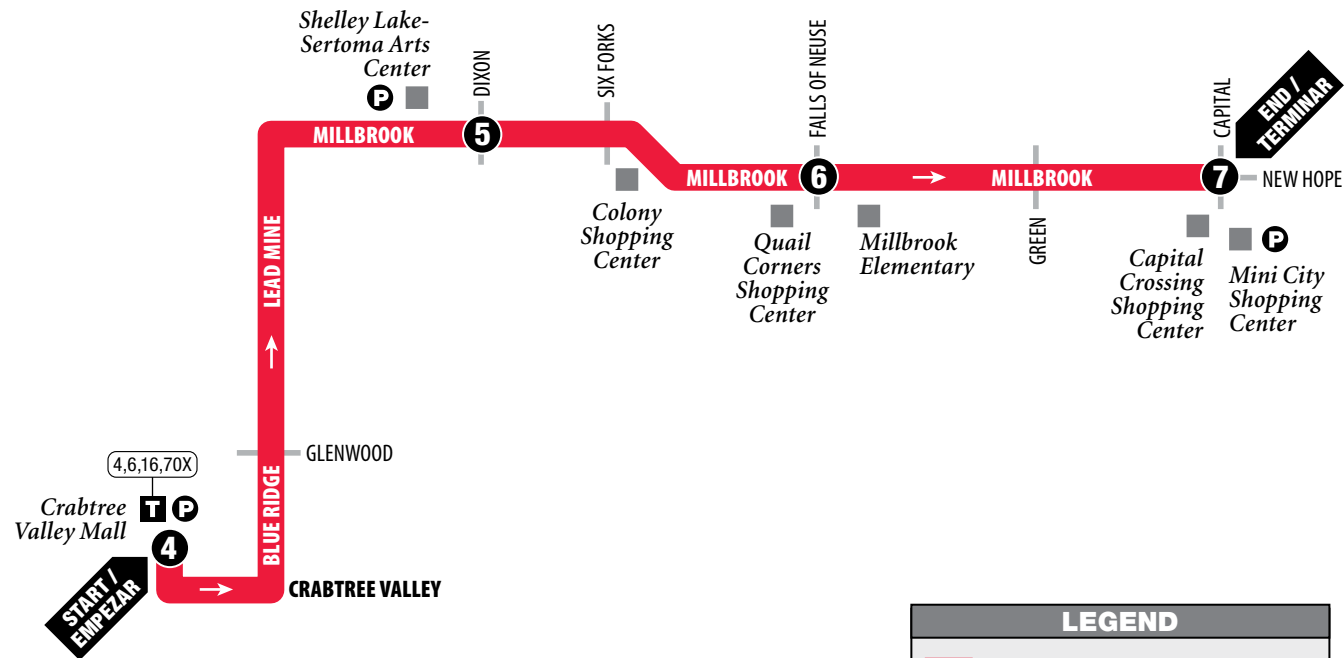

Lost & Found 919-996-3869

919-485-RIDE (7433) • TTY: 800-735-2962
www.goraleigh.org

Route 23L Millbrook Crosstown

Eastbound to Capital Crossing Shopping Center
See Westbound on Other Side

Hacia el este a Capital Crossing Shopping Center
Para rutas hacia el oeste ver el reverso

NORTH / NORTE

Map not to scale
Mapa no a escala

LEGEND

- █ Regular Route / Ruta de autobús
- 1** Timepoint / Horario de paradas
- T** Transfer Point / Punto traslado
- 1,2L,3X Connecting Routes / Rutas que conectan
- P** Park & Ride Lot / Estacionamiento para usuarios de transporte colectivo
- Point of Interest / Sitios de interés

©2017, GoRaleigh • Design by Smartmaps, Inc.

Eastbound to Capital Crossing

Hacia el este a Capital Crossing

MONDAY-FRIDAY / LUNES-VIERNES

	4 Crabtree Valley Mall	5 Millbrook at Dixon	6 Millbrook at Falls of Neuse	7 New Hope at Capital
AM	6:45 7:15	6:55 7:25	7:00 7:30	7:10 7:40
	7:45 8:15	7:55 8:25	8:00 8:30	8:10 8:40
	8:45 9:45	8:55 9:55	9:00 10:00	9:10 10:10
	10:45 11:45	10:55 11:55	11:00 12:00	11:10 12:10
PM	12:45 1:45	12:55 1:55	1:00 2:00	1:10 2:10
	2:45 3:45	2:55 3:55	3:00 4:00	3:10 4:10
	4:15 4:45	4:25 4:55	4:30 5:00	4:40 5:10
	5:15 5:45	5:25 5:55	5:30 6:00	5:40 6:10
	6:15 6:45	6:25 6:55	6:30 7:00	6:40 7:10

SERVING:

- Capital Crossing Shopping Center
- Mini City Shopping Center - Park & Ride
- Quail Corners Shopping Center
- Colony Shopping Center
- Shelley Lake - Sertoma Arts Center - Park & Ride
- Crabtree Valley Mall - Park & Ride