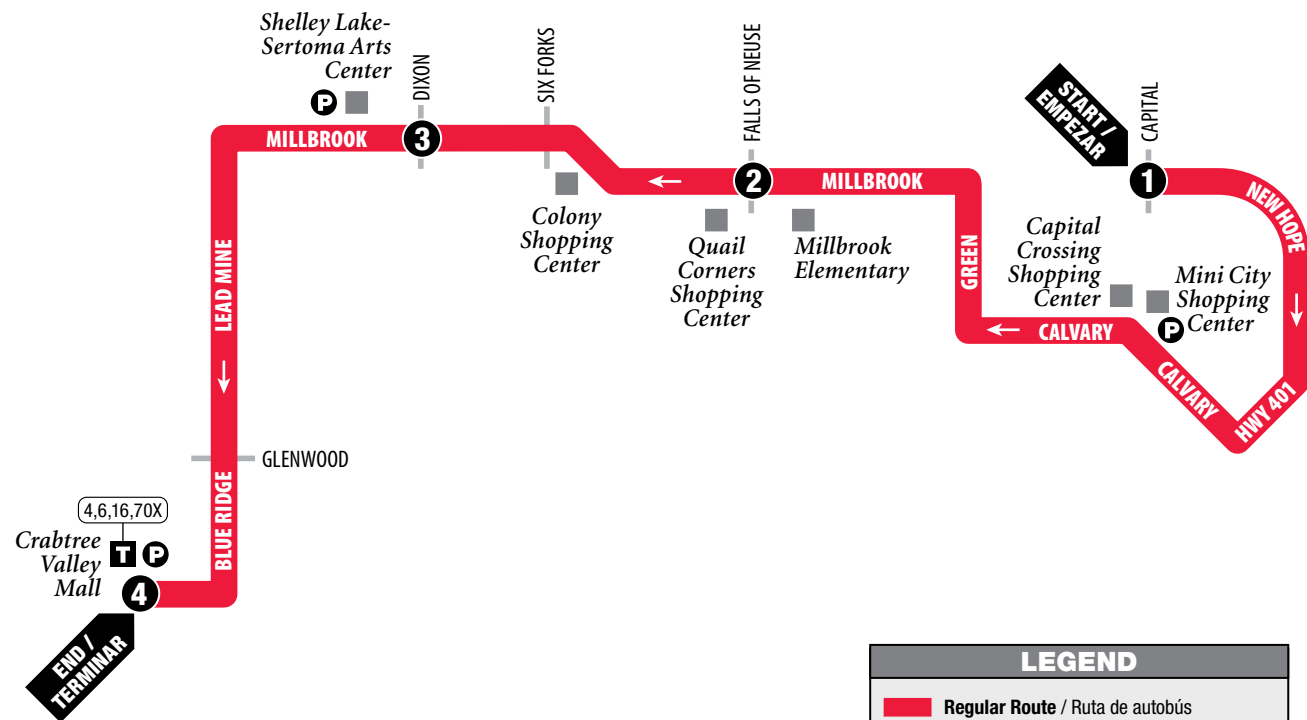

Route 23L Millbrook Crosstown

Westbound to Crabtree Valley Mall
See Eastbound on Other Side

Hacia el oeste a Crabtree Valley Mall
Para rutas hacia el este ver el reverso

LEGEND

- Regular Route / Ruta de autobús
- Timepoint / Horario de paradas
- Transfer Point / Punto traslado
- Connecting Routes / Rutas que conectan
- Park & Ride Lot / Estacionamiento para usuarios de transporte colectivo
- Point of Interest / Sitios de interés

©2017, GoRaleigh • Design by Smartmaps, Inc.

Westbound to Crabtree Valley Mall

Hacia el oeste a Crabtree Valley Mall

MONDAY-FRIDAY / LUNES-VIERNES

	1 New Hope at Capital	2 Millbrook at Falls of Neuse	3 Millbrook at Dixon	4 Crabtree Valley Mall
AM	6:10 6:40	6:25 6:55	6:30 7:00	6:45 7:15
	7:10 7:40	7:25 7:55	7:30 8:00	7:45 8:15
	8:10 8:40	8:25 8:55	8:30 9:00	8:45 9:15
	9:10 10:10	9:25 10:25	9:30 10:30	9:45 10:45
	11:10	11:25	11:30	11:45
PM	12:10	12:25	12:30	12:45
	1:10 2:10	1:25 2:25	1:30 2:30	1:45 2:45
	3:10 4:10	3:25 4:25	3:30 4:30	3:45 4:45
	4:40 5:10 5:40 6:10	4:55 5:25 5:55 6:25	5:00 5:30 6:00 6:30	5:15 5:45 6:15 6:45

Shaded times in the schedule indicate when Route 23L Millbrook and Route 6 Crabtree connect at the transfer point located at Crabtree Valley Mall. (Los espacios de tiempo sombreados indican exactamente cuando la Ruta 23L Millbrook y la Ruta 6 Crabtree se encuentran en el punto de transferencia localizado en del Crabtree Valley Mall.)

SERVING:

- Capital Crossing Shopping Center
- Mini City Shopping Center - Park & Ride
- Quail Corners Shopping Center
- Colony Shopping Center
- Shelley Lake - Sertoma Arts Center - Park & Ride
- Crabtree Valley Mall - Park & Ride