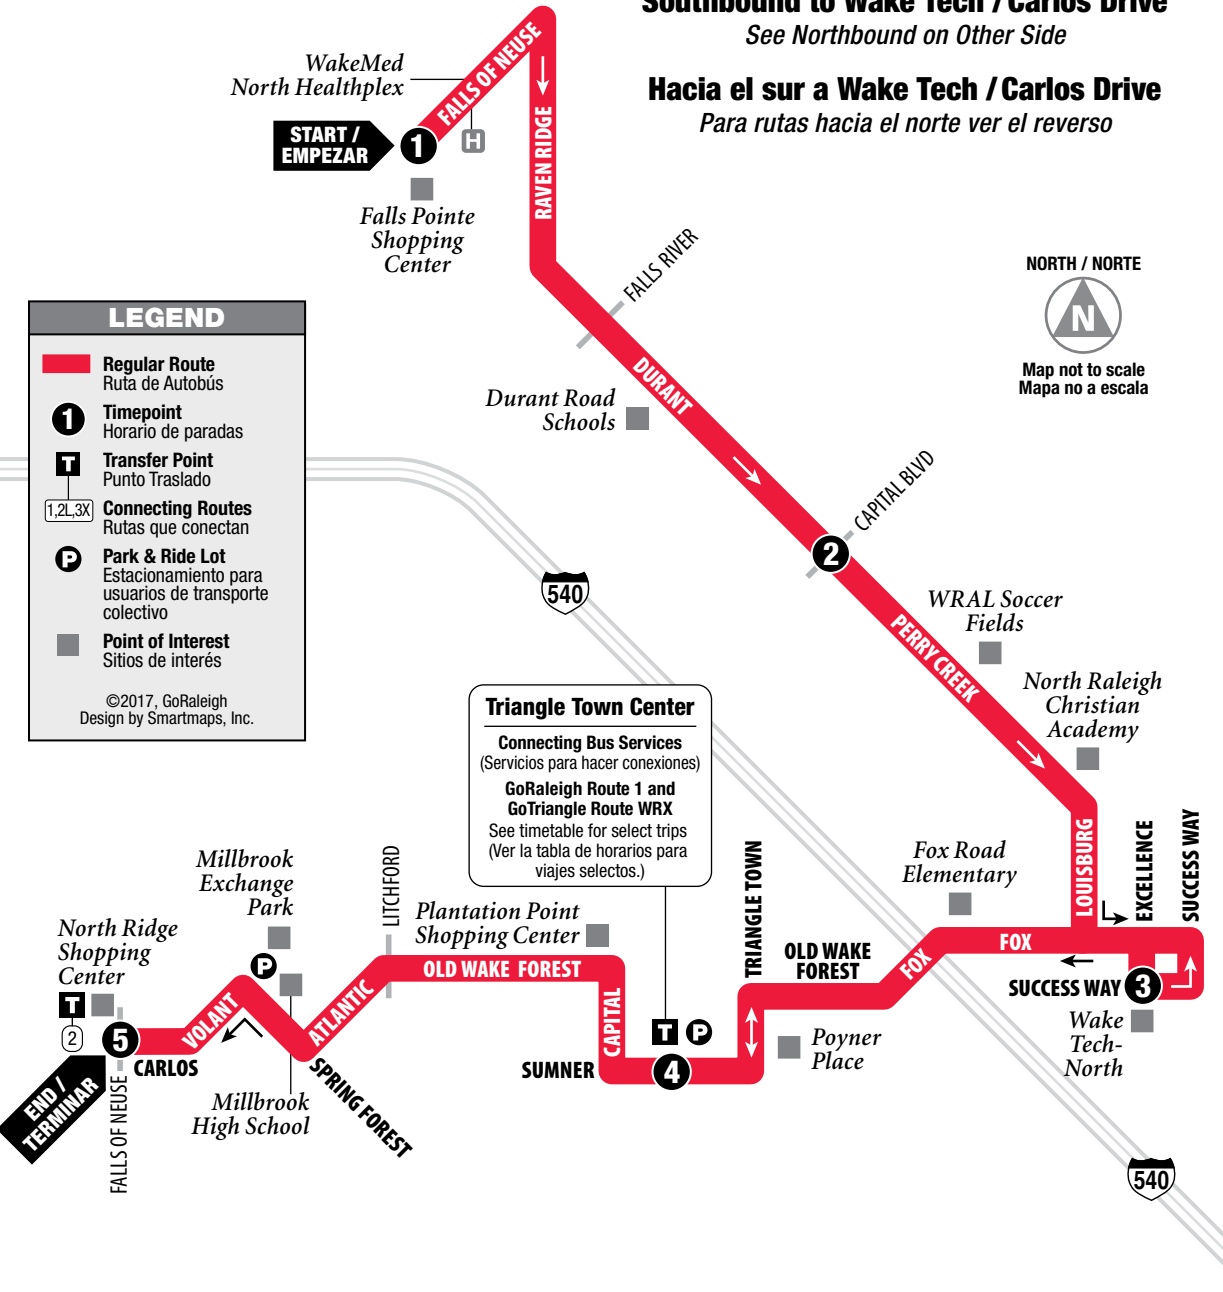

ROUTE 25L Triangle Town Center

Southbound to Wake Tech / Carlos Drive See Northbound on Other Side

Hacia el sur a Wake Tech / Carlos Drive Para rutas hacia el norte ver el reverso

LEGEND

- Regular Route Ruta de Autobús
- Timepoint Horario de paradas
- Transfer Point Punto Traslado
- Connecting Routes Rutas que conectan
- Park & Ride Lot Estacionamiento para usuarios de transporte colectivo
- Point of Interest Sitios de interés

Southbound to Wake Tech / Carlos Drive

Hacia el sur a Wake Tech/Carlos Drive

MONDAY-FRIDAY / LUNES-VIERNES

	1 Falls of Neuse at Durant	2 Capital at Durant	3 Wake Tech North	4 Triangle Town Center	5 Carlos at Falls of Neuse
AM	5:59 6:59 7:59 8:59 9:59 10:59 11:59	6:14 7:14 8:14 9:14 10:14 11:14 12:14	6:28 7:28 8:28 9:28 10:28 11:28 12:28	6:42 7:42 8:42 9:42 10:42 11:42 12:42	7:00 8:00 9:00 10:00 11:00 12:00 1:00
PM	12:59 1:59 2:59 3:59 4:59 5:59 6:59	1:14 2:14 3:14 4:14 5:14 6:14 7:14	1:28 2:28 3:28 4:28 5:28 6:28 7:28	1:42 2:42 3:42 4:42 5:42 6:42 7:42	2:00 3:00 4:00 5:00 6:00 7:00 8:00

Shaded times indicate when the Route 25L Triangle Town Center and Route 1 Capital connect at the transfer point located at Triangle Town Center.
(Los espacios de tiempo sombreados indican cuando la Ruta 25L Triangle Town Center y la Ruta 1 Capital se conectan en el punto de transferencia localizado en el Triangle Town Center.)

Track your bus live, right now!
Download the free app: [Translocrider.com](https://www.translocrider.com)

ROUTE

25L

DAILY SERVICE

Triangle Town Center

SERVING:

- Triangle Town Center - Park & Ride
- Wake Tech-North
- WRAL Soccer Fields
- WakeMed North Healthplex
- North Ridge Shopping Center
- Millbrook Exchange Park - Park & Ride