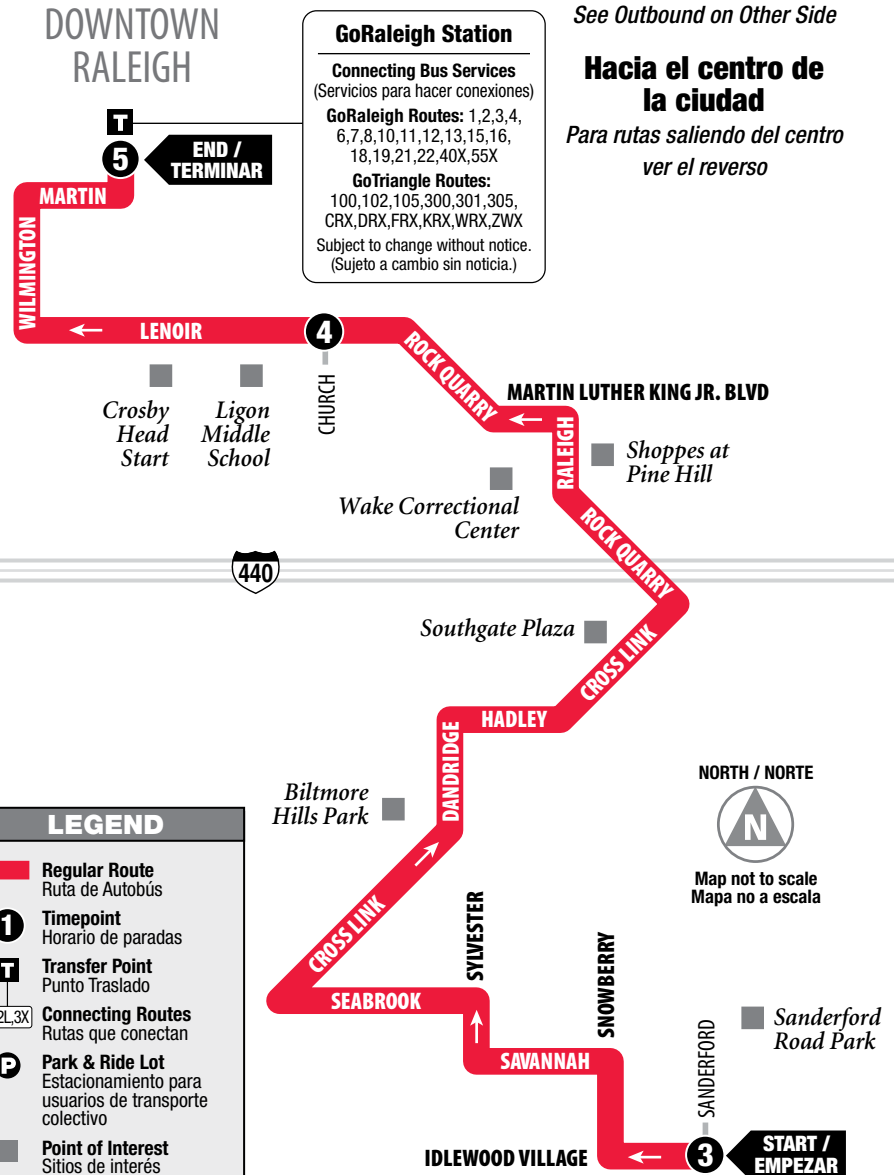

ROUTE 5 Biltmore Hills

DOWNTOWN RALEIGH

Outbound from Downtown
See Inbound on Other Side

Saliendo del centro de la ciudad
Para rutas rumbo al centro ver el reverso

GoRaleigh Station
Board at Platform B
(Abordar en la Plataforma B)

Lost & Found 919-996-3869

919-485-RIDE (7433) • TTY: 800-735-2962
www.goraleigh.org

ROUTE 5 Biltmore Hills

Inbound to Downtown

See Outbound on Other Side

Hacia el centro de la ciudad

Para rutas saliendo del centro ver el reverso

Inbound to Downtown

Hacia el centro de la ciudad

MONDAY-FRIDAY / LUNES-VIERNES

	3 Sanderford at Idlewood Village	4 Lenoir at Church	5 GoRaleigh Station
AM	5:47 6:17 6:47 7:17 7:47 8:17 8:47 9:17 10:17 11:17	6:01 6:31 7:01 7:31 8:01 8:31 9:01 9:31 10:31 11:31	6:12 6:42 7:12 7:42 8:12 8:42 9:12 9:42 10:42 11:42
PM	12:17 1:17 2:17 3:17 3:47 4:17 4:47 5:17 5:47 6:17 6:47 7:47 8:47 9:47 10:47 11:47	12:31 1:31 2:31 3:31 4:01 4:31 5:01 5:31 6:01 6:31 7:01 8:01 9:01 10:01 11:01 12:01	12:42 1:42 2:42 3:42 4:12 4:42 5:12 5:42 6:12 6:42 7:12 8:12 9:12 10:12 11:12 —

WEEKEND & HOLIDAYS / SERVICIOS PARA FINES DE SEMANA Y DIAS FESTIVOS

	3 Sanderford at Idlewood Village	4 Lenoir at Church	5 GoRaleigh Station
AM	6:17 7:17 8:17 9:17 10:17 11:17	6:31 7:31 8:31 9:31 10:31 11:31	6:42 7:42 8:42 9:42 10:42 11:42
PM	12:17 1:17 2:17 3:17 4:17 5:17 6:17 7:17 8:17 9:17 10:17 10:47 *11:47	12:31 1:31 2:31 3:31 4:31 5:31 6:31 7:31 8:31 9:31 10:31 11:01 *12:01	12:42 1:42 2:42 3:42 4:42 5:42 6:42 7:42 8:12 9:12 10:12 11:12 *12:12