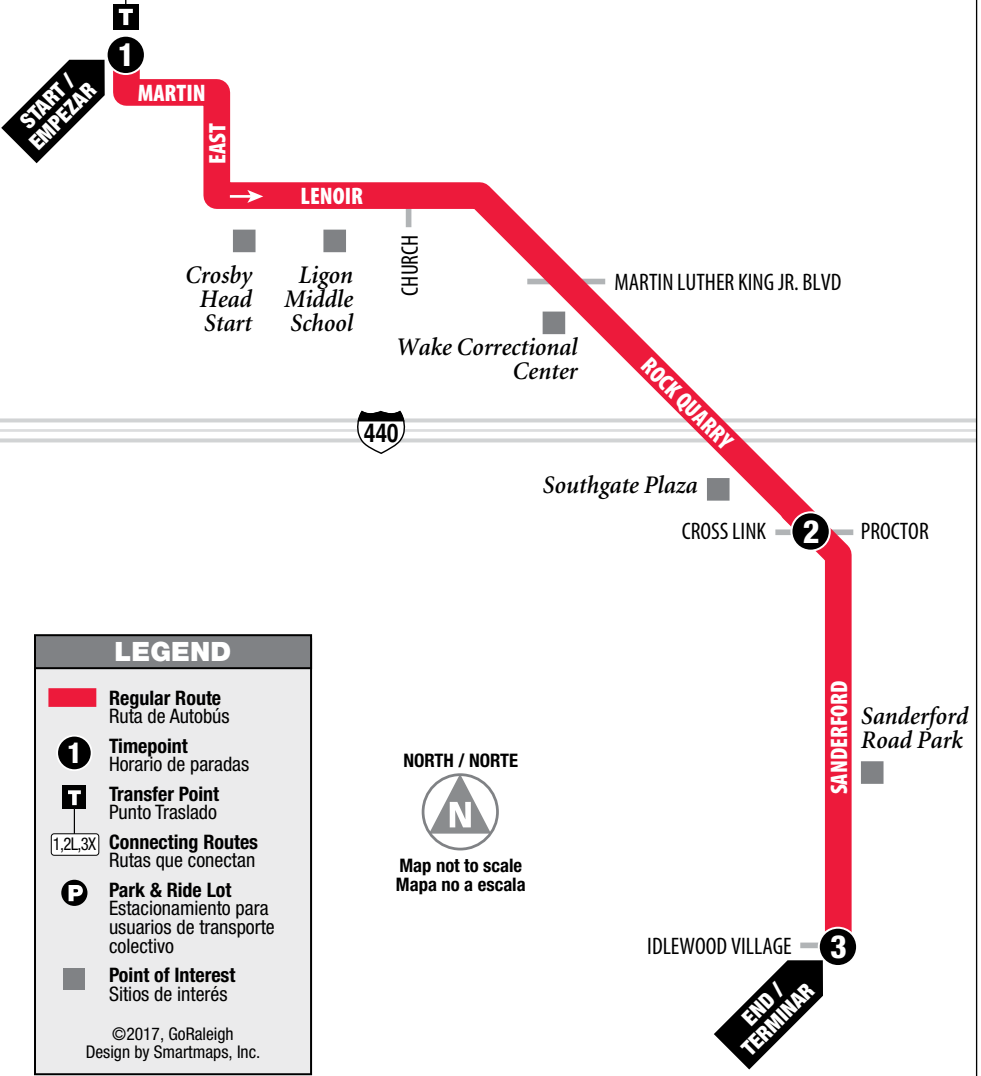

ROUTE 5 Biltmore Hills

DOWNTOWN RALEIGH

Outbound from Downtown
See Inbound on Other Side

Saliendo del centro de la ciudad
Para rutas rumbo al centro ver el reverso

GoRaleigh Station
Board at Platform B
(Abordar en la Plataforma B)

©2017, GoRaleigh
Design by Smartmaps, Inc.

NORTH / NORTE

Map not to scale
Mapa no a escala

Outbound from Downtown Saliendo del centro de la ciudad

MONDAY-FRIDAY / LUNES-VIERNES

	1 GoRaleigh Station	2 Proctor at Rock Quarry	3 Sanderford at Idlewood Village
AM	5:30	5:40	5:47
	6:00	6:10	6:17
	6:30	6:40	6:47
	7:00	7:10	7:17
	7:30	7:40	7:47
	8:00	8:10	8:17
	8:30	8:40	8:47
	9:00	9:10	9:17
	10:00	10:10	10:17
	11:00	11:10	11:17
PM	12:00	12:10	12:17
	1:00	1:10	1:17
	2:00	2:10	2:17
	3:00	3:10	3:17
	3:30	3:40	3:47
	4:00	4:10	4:17
	4:30	4:40	4:47
	5:00	5:10	5:17
	5:30	5:40	5:47
	6:00	6:10	6:17
	6:30	6:40	6:47
	7:30	7:40	7:47
	8:30	8:40	8:47
	9:30	9:40	9:47
	10:30	10:40	10:47
	11:30	11:40	11:47

Inbound to Downtown

Hacia el centro de la ciudad

MONDAY-FRIDAY / LUNES-VIERNES

	3 Sanderford at Idlewood Village	4 Lenoir at Church	5 GoRaleigh Station
AM	5:47 6:17 6:47 7:17 7:47 8:17 8:47 9:17 10:17 11:17	6:01 6:31 7:01 7:31 8:01 8:31 9:01 9:31 10:31 11:31	6:12 6:42 7:12 7:42 8:12 8:42 9:12 9:42 10:42 11:42
PM	12:17 1:17 2:17 3:17 3:47 4:17 4:47 5:17 5:47 6:17 6:47 7:47 8:47 9:47 10:47 11:47	12:31 1:31 2:31 3:31 4:01 4:31 5:01 5:31 6:01 6:31 7:01 8:01 9:01 10:01 11:01 12:01	12:42 1:42 2:42 3:42 4:12 4:42 5:12 5:42 6:12 6:42 7:12 8:12 9:12 10:12 11:12 —