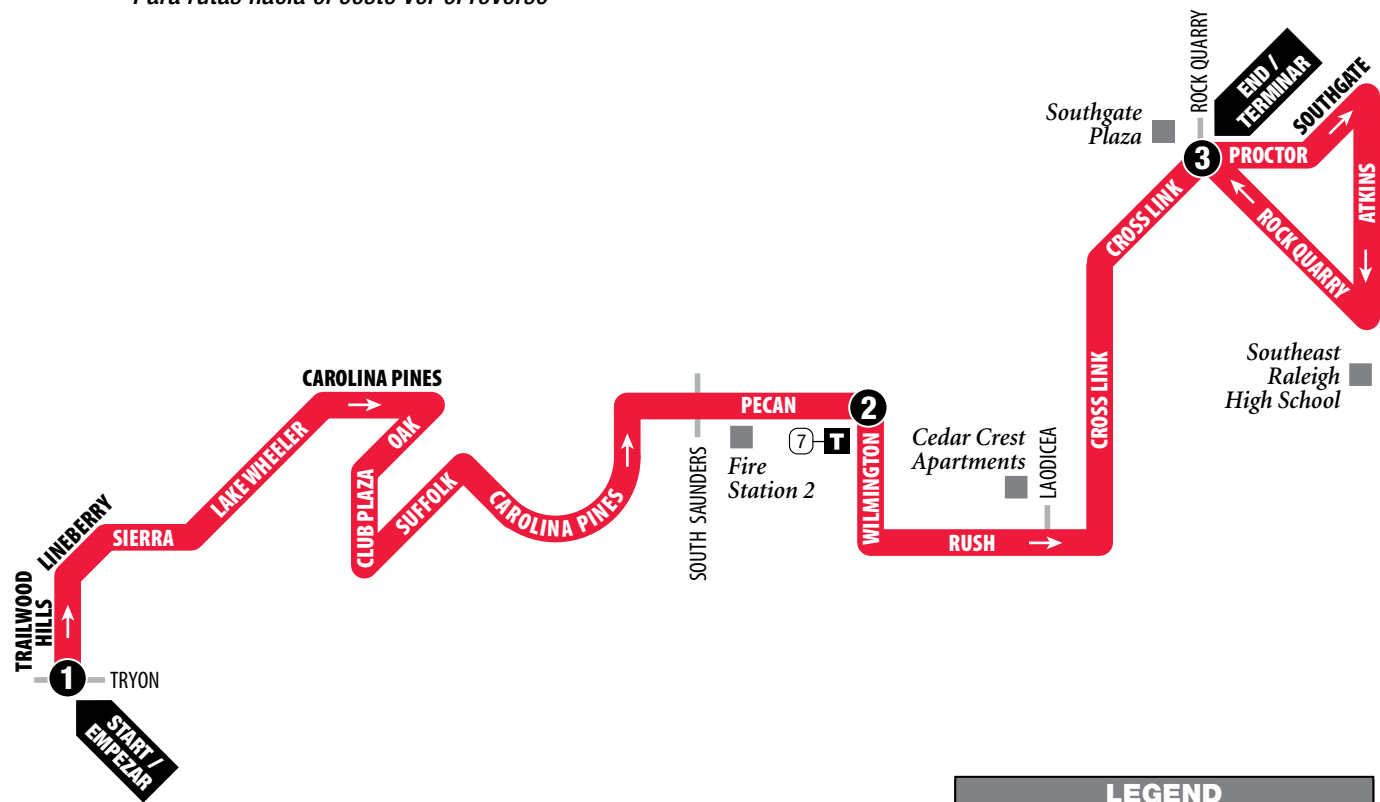

ROUTE 7L Carolina Pines

Eastbound to Southgate Plaza

See Westbound on Other Side

Hacia el este a Southgate Plaza

Para rutas hacia el oeste ver el reverso