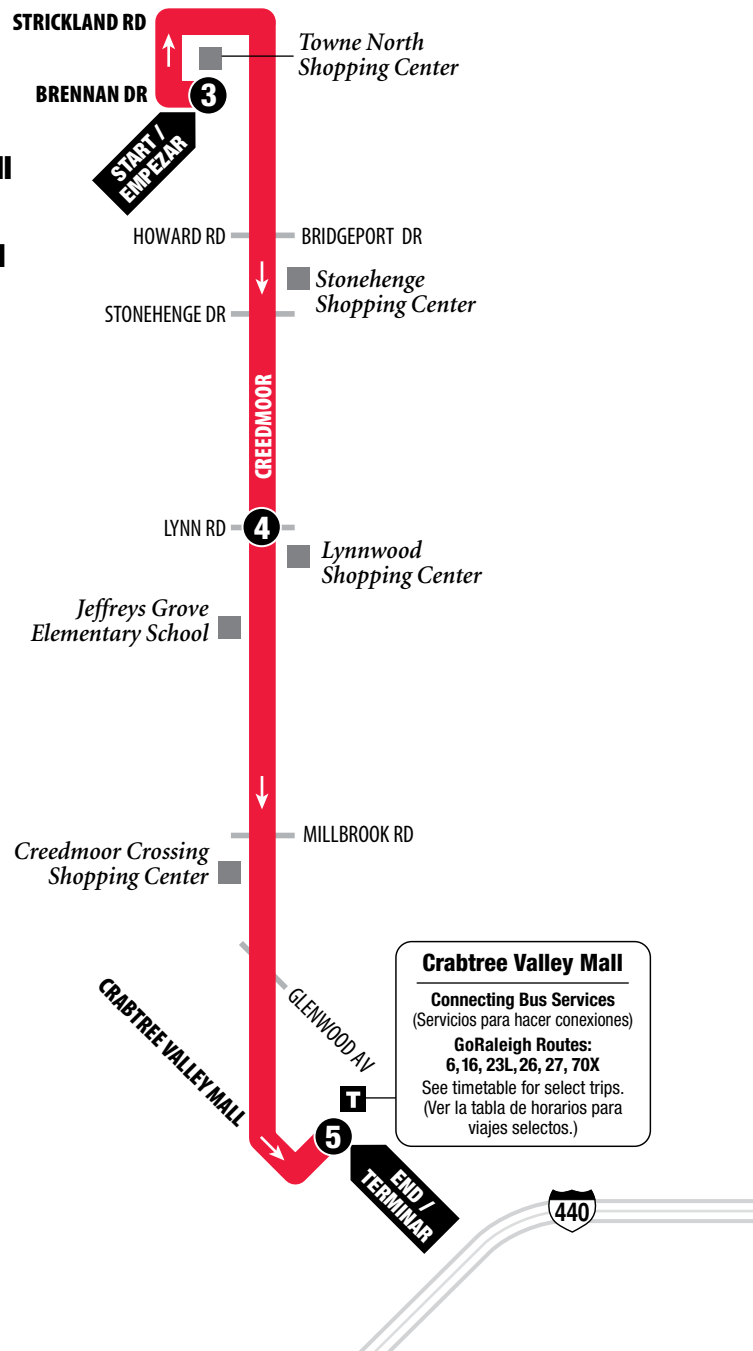

ROUTE 36 Creedmoor

Southbound to Crabtree Valley Mall
See Northbound on Other Side

Hacia el sur a Crabtree Valley Mall
Para rutas hacia el norte ver el reverso

NORTH / NORTE

Map not to scale
Mapa no a escala

LEGEND

- █ **Regular Route**
  Ruta de Autobús
- **1** **Timepoint**
  Horario de paradas
- **T** **Transfer Point**
  Punto Traslado
- 1,2,3X **Connecting Routes**
  Rutas que conectan
- **P** **Park & Ride Lot**
  Estacionamiento para usuarios de transporte colectivo
- **Point of Interest**
  Sitios de interés

©2019, GoRaleigh
Design by Smartmaps, Inc.

Track your bus live, right now!
Download the free app:
Translocrider.com

Southbound to Crabtree Valley Mall

Hacia el sur a Crabtree Valley Mall

MONDAY-FRIDAY, WEEKENDS & HOLIDAYS /
LUNES-VIERNES, SERVICIOS PARA FINES DE
SEMANA Y DIAS FESTIVOS

	3 Brennan Dr & Creedmoor Rd	4 Creedmoor Rd & Lynn Rd	5 Crabtree Valley Mall
AM	5:30	5:42	5:55
	6:00	6:12	6:25
	6:30	6:42	6:55
	7:00	7:12	7:25
	7:30	7:42	7:55
	8:00	8:12	8:25
	8:30	8:42	8:55
	9:00	9:12	9:25
	9:30	9:42	9:55
	10:00	10:12	10:25
	10:30	10:42	10:55
11:00	11:12	11:25	
PM	11:30	11:42	11:55
	12:00	12:12	12:25
	1:00	1:12	1:25
	1:30	1:42	1:55
	2:00	2:12	2:25
	2:30	2:42	2:55
	3:00	3:12	3:25
	3:30	3:42	3:55
	4:00	4:12	4:25
	4:30	4:42	4:55
	5:00	5:12	5:25
5:30	5:42	5:55	
6:00	6:12	6:25	
6:30	6:42	6:55	
7:00	7:12	7:25	
7:30	7:42	7:55	
8:00	8:12	8:25	
9:00	9:12	9:25	
10:00	10:12	10:25	
11:00	11:12	11:25	

GoRaleigh is proud to be a part of the National Safe Place Program. Every GoRaleigh bus is a Safe Place.

ROUTE 36

DAILY SERVICE

Creedmoor

SERVING:

- Towne North Shopping Center
- Stonehenge Shopping Center
- Lynnwood Shopping Center
- Creedmoor Crossing Shopping Center
- Crabtree Valley Mall