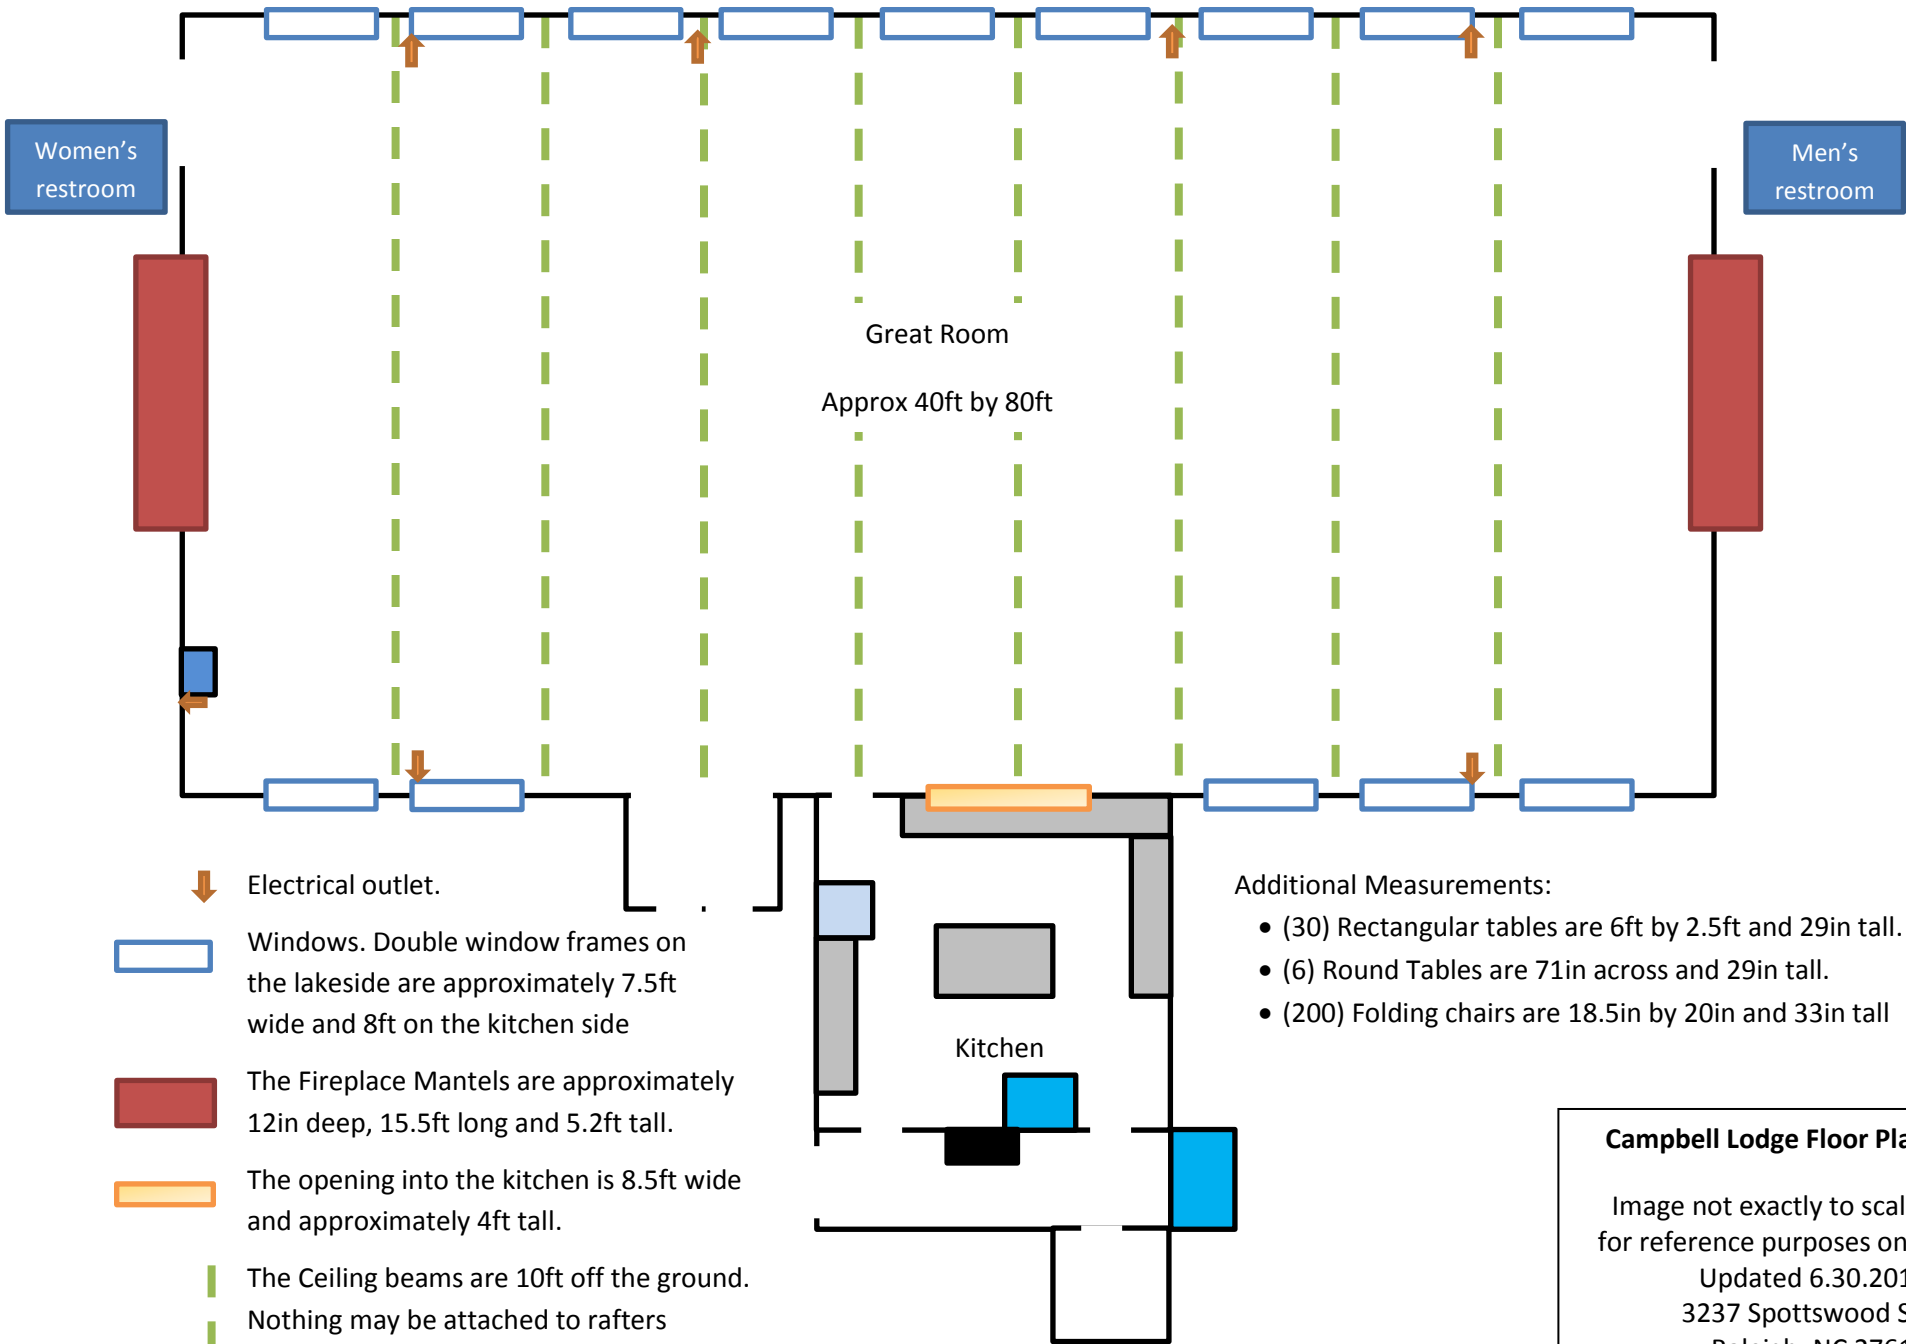

Lakeside

Campbell Lodge Floor Plan

Image not exactly to scale,
for reference purposes only
Updated 6.30.2017
3237 Spottswood St.
Raleigh, NC 27615