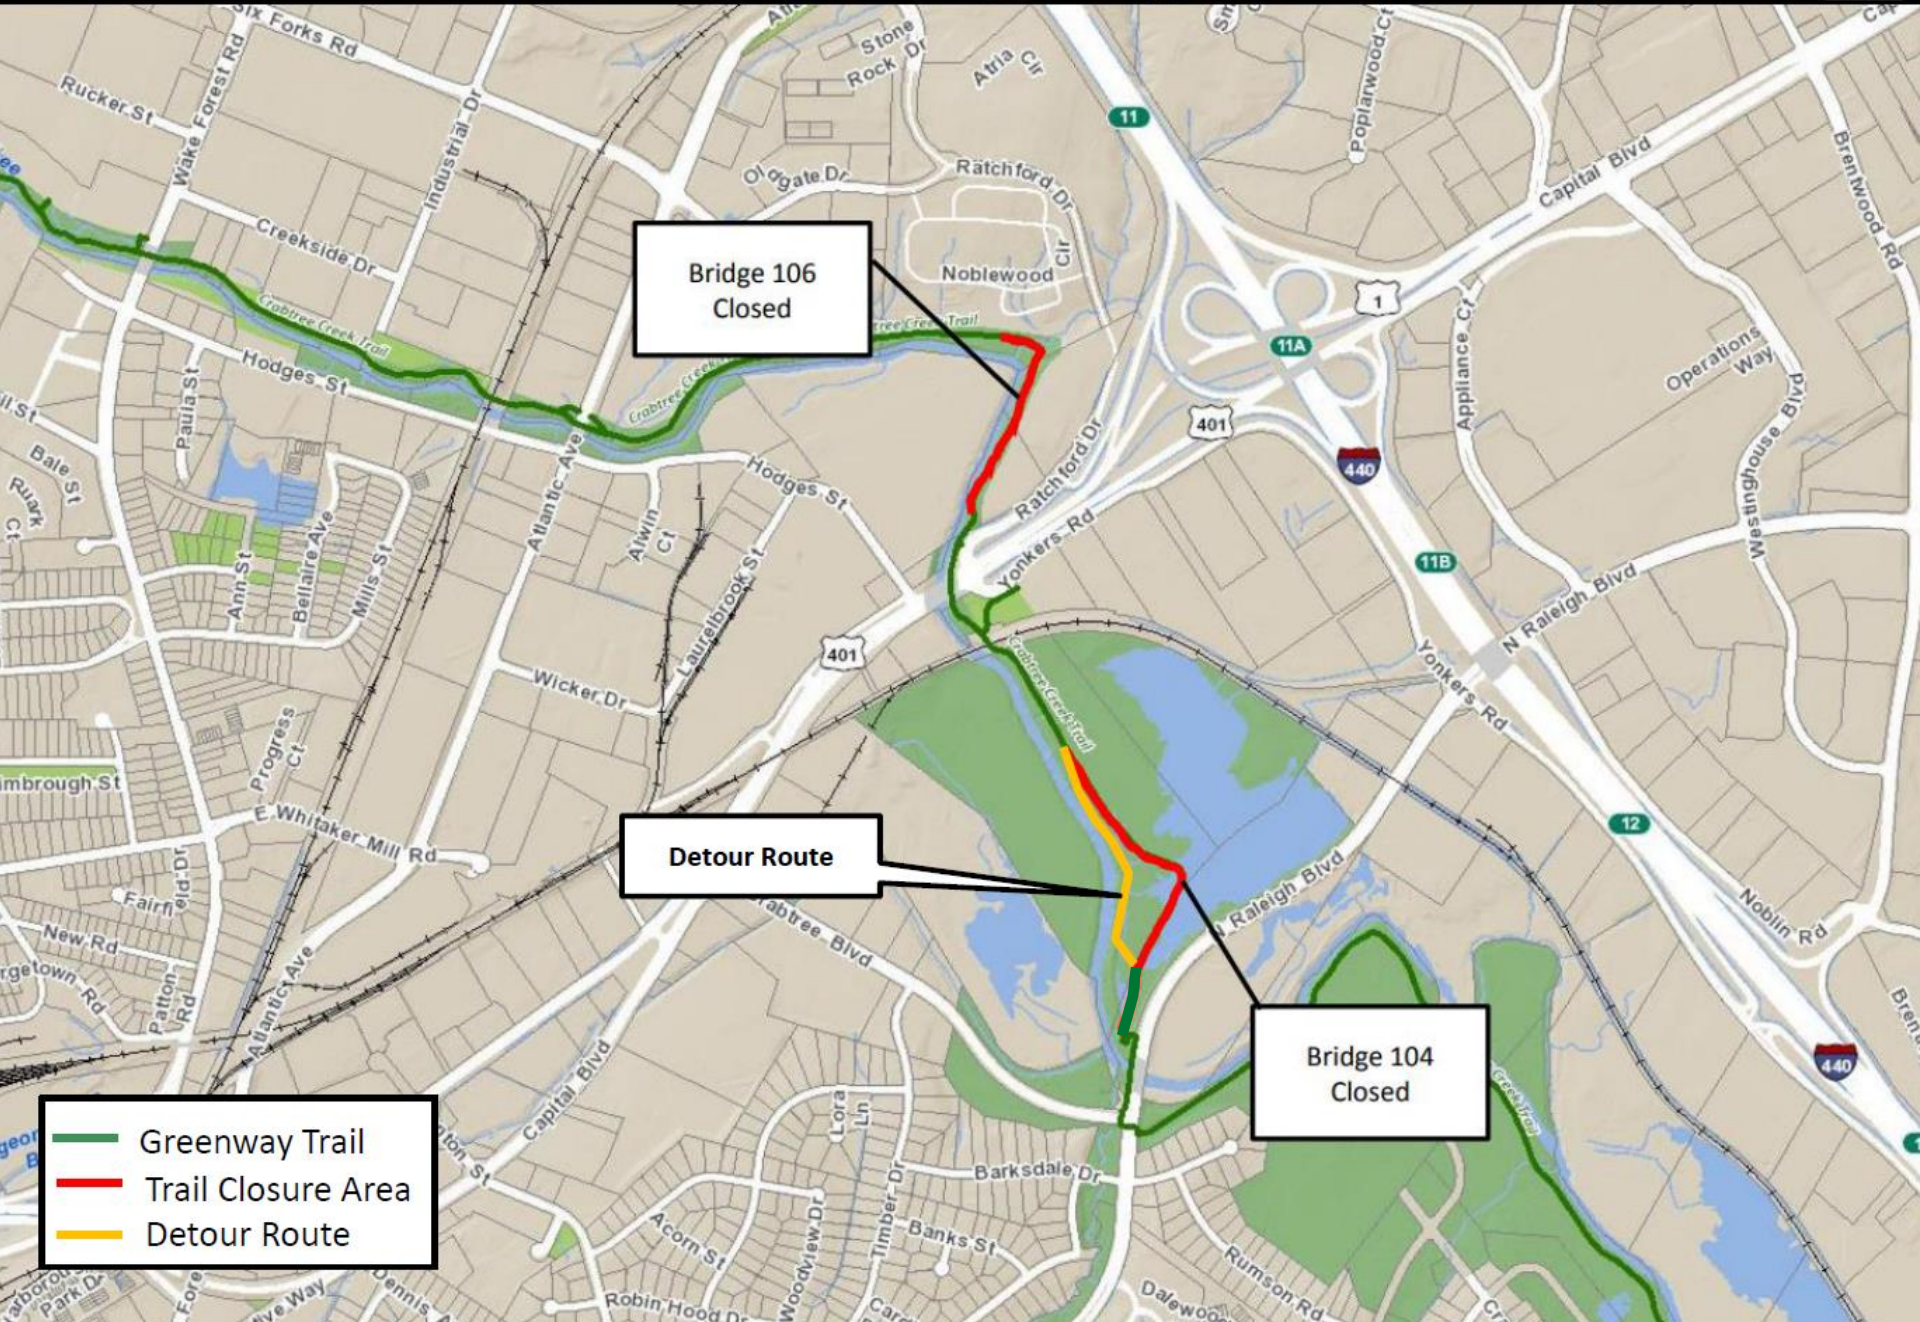

# Crabtree Creek Greenway Bridge Closure Areas

Bridge 106  
Closed

Detour Route

Bridge 104  
Closed

- Greenway Trail
- Trail Closure Area
- Detour Route