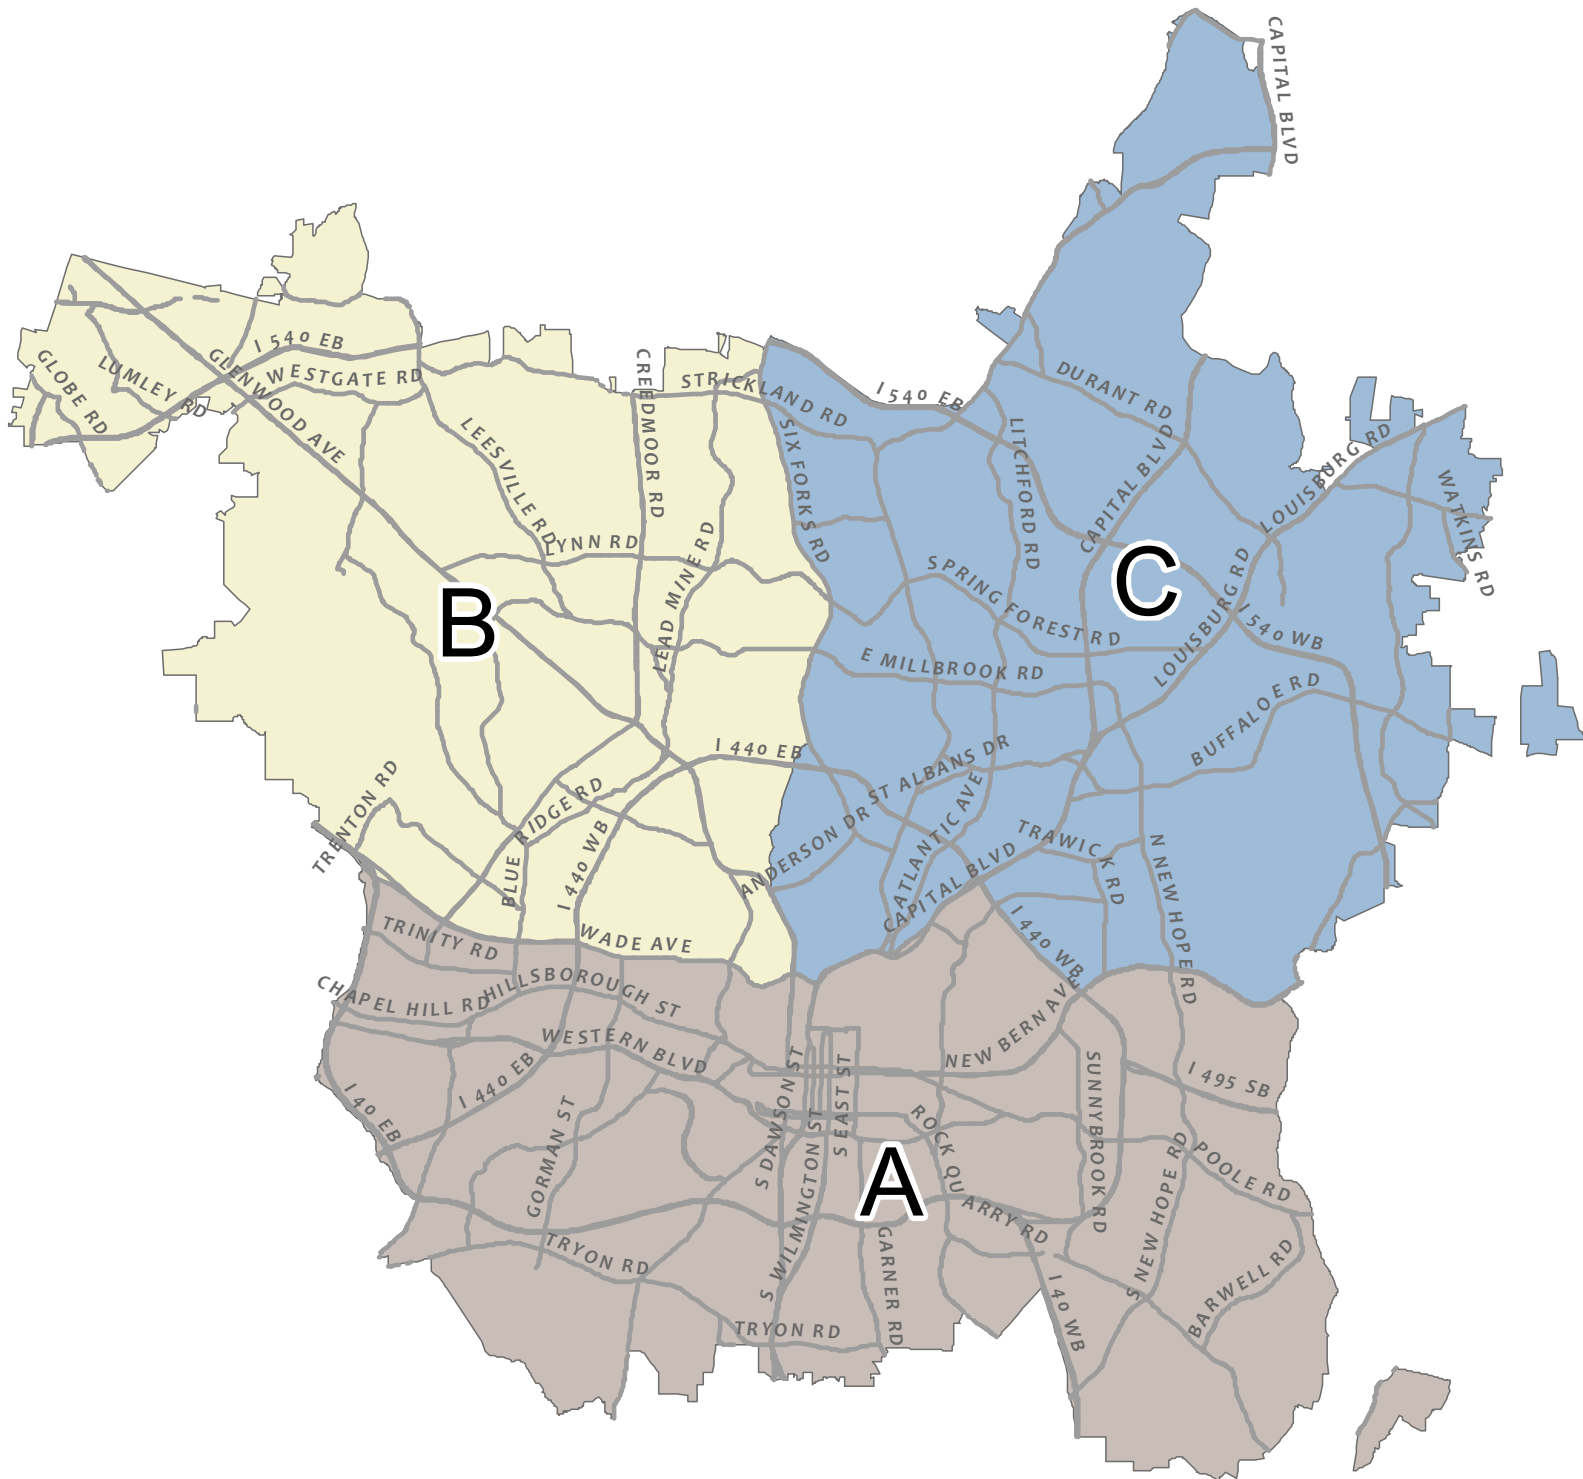

Right-of-Way Services Inspector Areas

A	Chet Lepley	(919) 996-5756
B	Lee Mai	(919) 996-5760
C	Terry Phinizy	(919) 996-6816
EC	Noah Otto	(919) 996-6810
ES	Kenneth Ritchie	(919) 996-2409