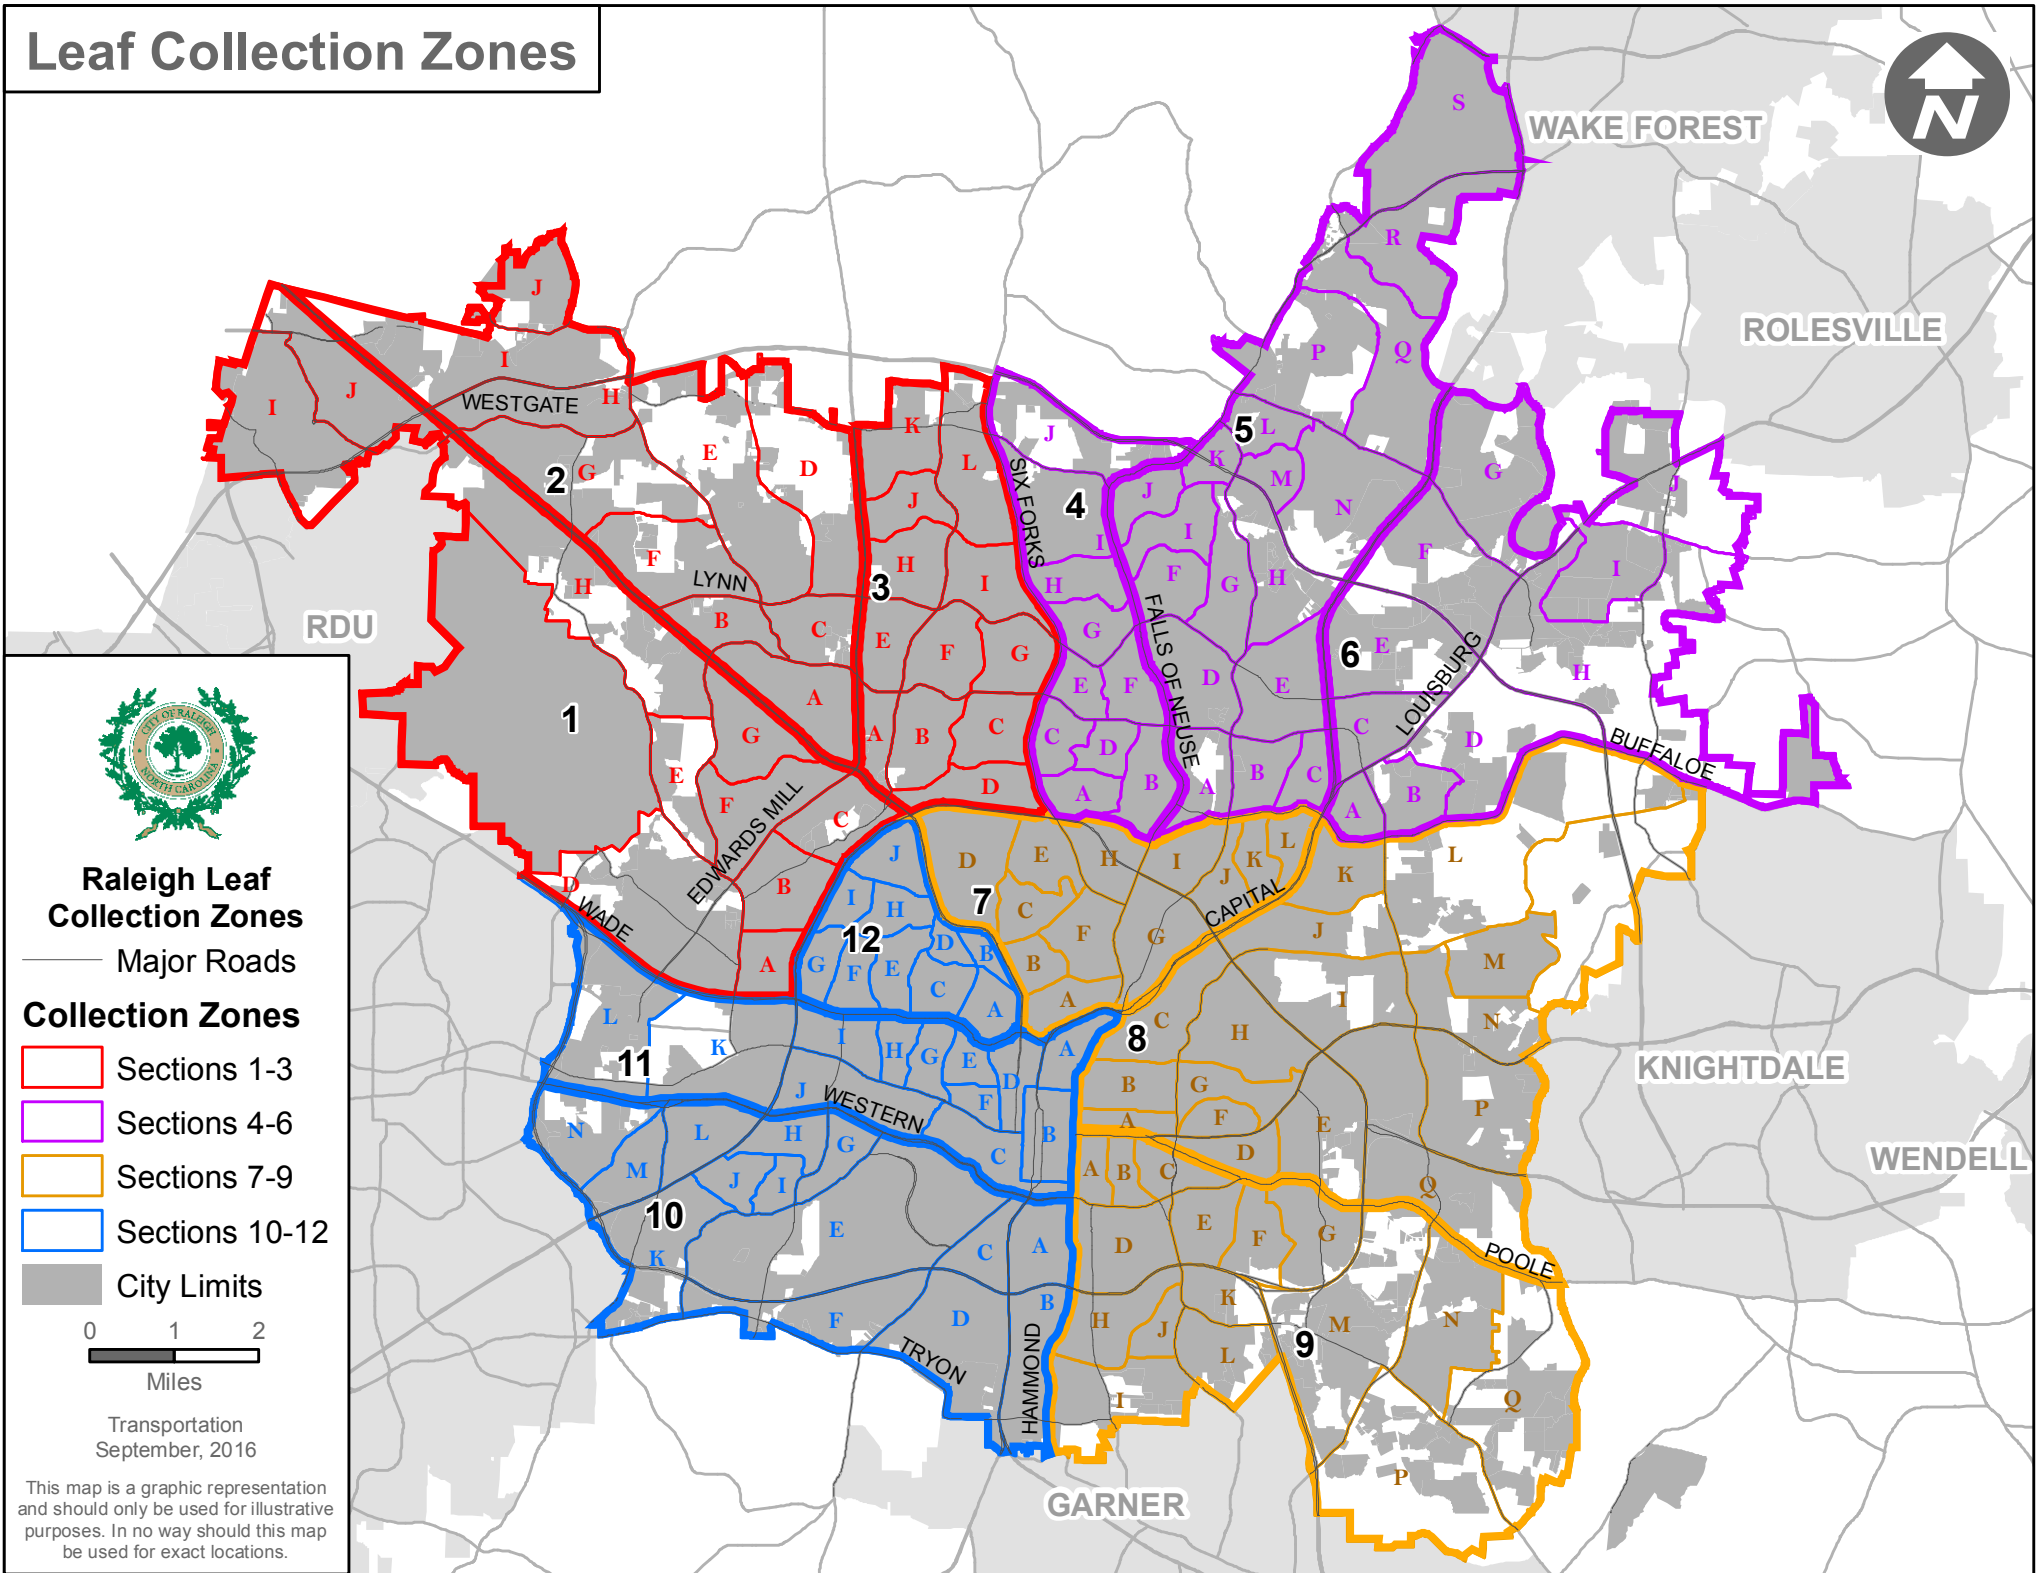

Leaf Collection Zones

Raleigh Leaf Collection Zones

- Major Roads
- Collection Zones**
- Sections 1-3
- Sections 4-6
- Sections 7-9
- Sections 10-12
- City Limits

Transportation
September, 2016

This map is a graphic representation and should only be used for illustrative purposes. In no way should this map be used for exact locations.